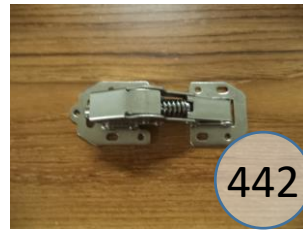

Signature
DESIGN
BY **ASHLEY**®