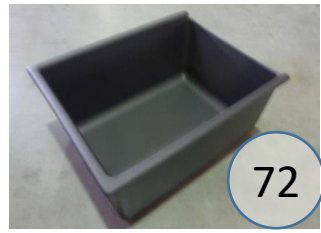

Signature
DESIGN
BY **ASHLEY**®