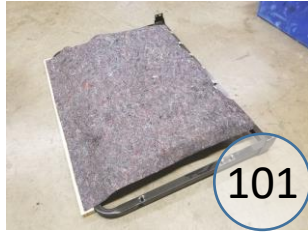

Signature
DESIGN
BY **ASHLEY**®