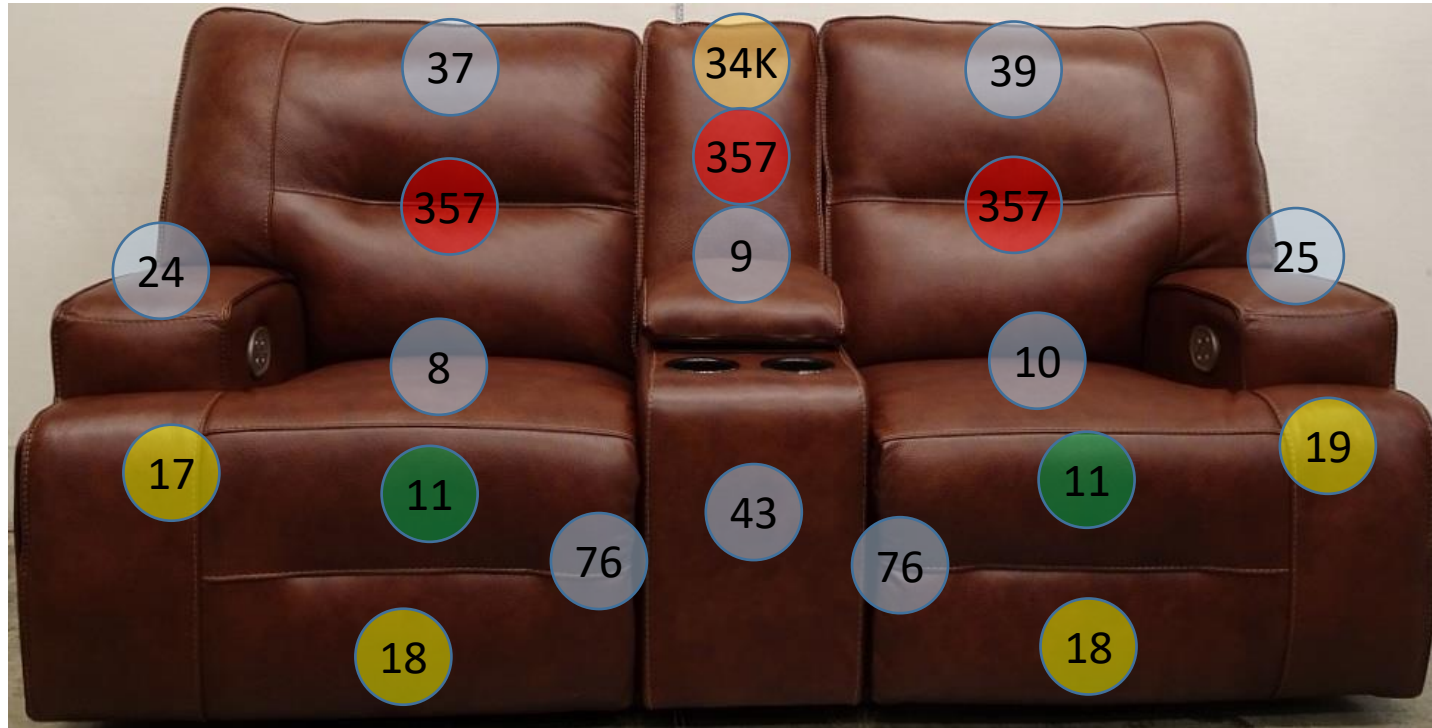

# U2570518

| Call Out       | Description                  |
|----------------|------------------------------|
| ● (Red)        | Blown Fiber                  |
| ● (Yellow)     | Cushion Chaise Pad - top Pad |
| ● (Green)      | Cushion Foam                 |
| ● (Yellow)     | KD Component                 |
| ● (Light Blue) | Cover                        |