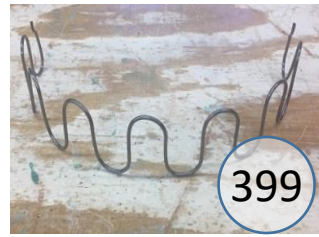

Signature
DESIGN
BY **ASHLEY**®