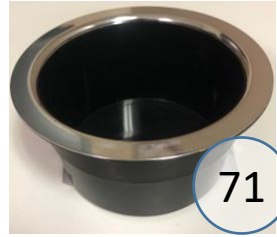

442

71

Signature
DESIGN
BY ASHLEY®