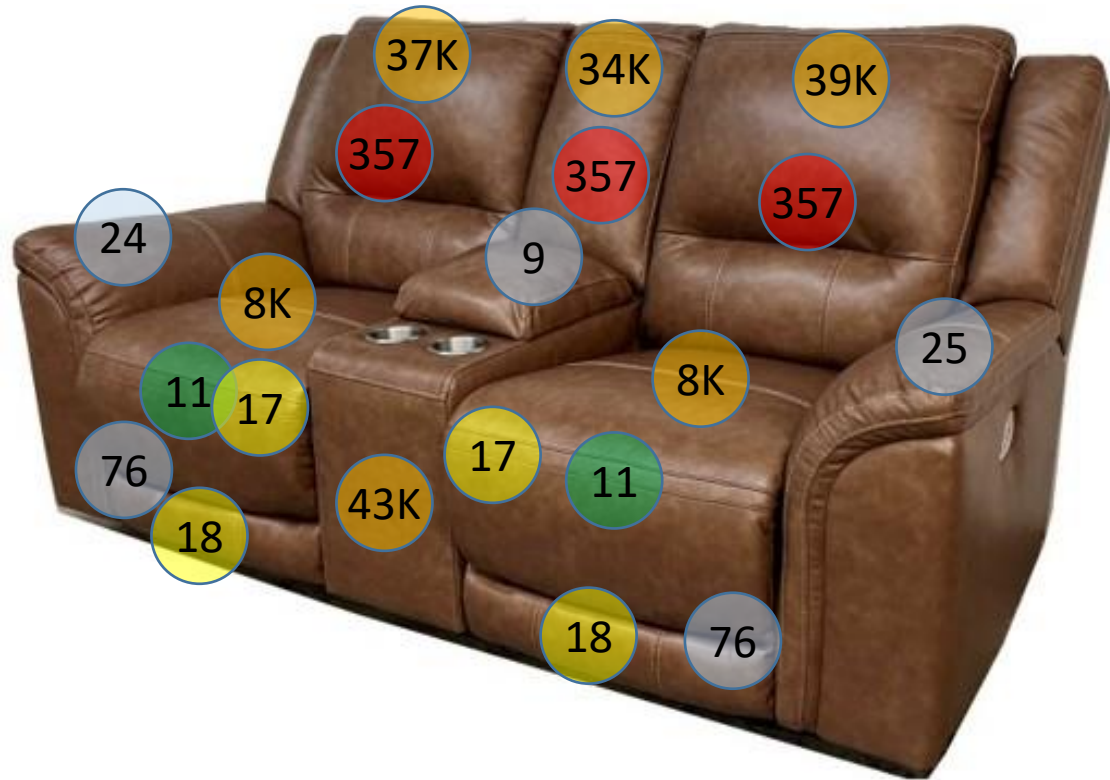

# U8281518

Call Out	Description
●	Blown Fiber
●	Cushion Chaise Pad - top Pad
●	Cushion Foam
●	KD Component
●	Cover

*Signature*  
DESIGN  
BY **ASHLEY**®

425

419

108

149

426

216

217

72

442

71

399

547

101

157

478

176

479

233

105

134

165