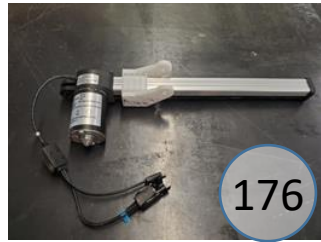

478

176

Signature
DESIGN
BY ASHLEY®