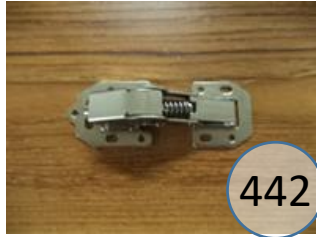

# U8281518

Call Out	Description
●	Blown Fiber
●	Cushion Chaise Pad - top Pad
●	Cushion Foam
●	KD Component
●	Cover

*Signature*  
DESIGN  
BY **ASHLEY**®

425

419

108

149

426

216

217

72

442

71

399

547

101