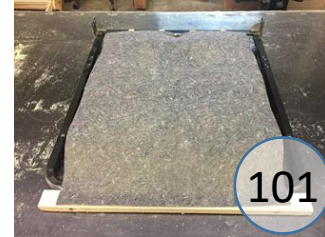

101

Signature
DESIGN
BY ASHLEY®