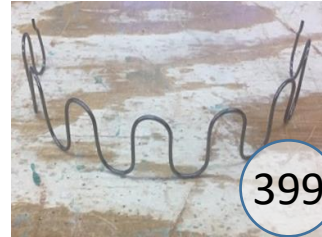

71

399

Signature
DESIGN
BY ASHLEY®