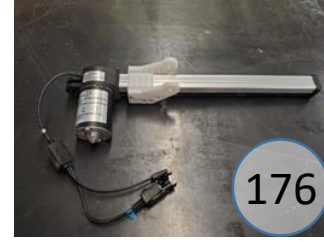

425

419

108

149

426

547

479

101

105

157

478

176

233

134

173

165

Signature
DESIGN
BY **ASHLEY**®