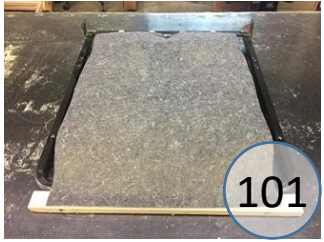

425

419

108

149

426

547

479

101

105

157

478

176

233

134

173

165

Signature
DESIGN
BY **ASHLEY**®