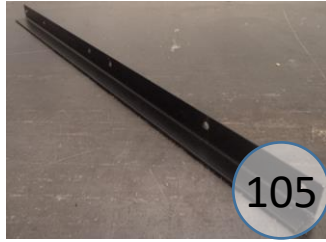

425

419

108

149

426

547

479

101

105

157

478

176

233

134

173

165

Signature
DESIGN
BY **ASHLEY**®