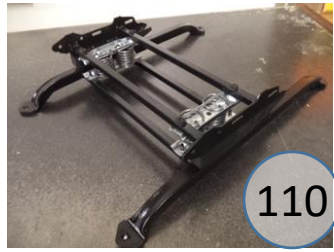

3320287

Call Out	Description
●	Blown Fiber
●	Cushion Chaise Pad - top Pad
●	Cushion Foam
●	KD Component
●	Cover

Signature
DESIGN
BY **ASHLEY**®

Signature
DESIGN
BY **ASHLEY**®

3320296

Call Out	Description
● (Red)	Blown Fiber
● (Yellow)	Cushion Chaise Pad - top Pad
● (Green)	Cushion Foam
● (Orange)	KD Component
● (Blue)	Cover

Signature
DESIGN
BY **ASHLEY**®

Signature
DESIGN
BY **ASHLEY**®

3320298

Call Out	Description
●	Blown Fiber
●	Cushion Chaise Pad - top Pad
●	Cushion Foam
●	KD Component
●	Cover

Signature
DESIGN
BY **ASHLEY**®

3320187

Call Out	Description
● (Red)	Blown Fiber
● (Yellow)	Cushion Chaise Pad - top Pad
● (Green)	Cushion Foam
● (Yellow)	KD Component
● (Blue)	Cover

Signature
DESIGN
BY **ASHLEY**®

Signature
DESIGN
BY **ASHLEY**®