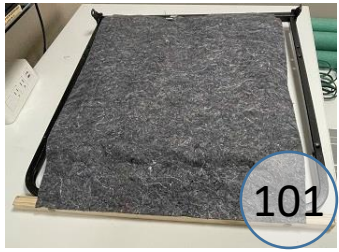

3320287

Call Out	Description
●	Blown Fiber
●	Cushion Chaise Pad - top Pad
●	Cushion Foam
●	KD Component
●	Cover

Signature
DESIGN
BY **ASHLEY**®

Signature
DESIGN
BY **ASHLEY**®

3320296

Call Out	Description
● (Red)	Blown Fiber
● (Yellow)	Cushion Chaise Pad - top Pad
● (Green)	Cushion Foam
● (Orange)	KD Component
● (Blue)	Cover

Signature
DESIGN
BY **ASHLEY**®

Signature
DESIGN
BY **ASHLEY**®

3320298

Call Out	Description
●	Blown Fiber
●	Cushion Chaise Pad - top Pad
●	Cushion Foam
●	KD Component
●	Cover

Signature
DESIGN
BY **ASHLEY**®

3320187

Call Out	Description
● (Red)	Blown Fiber
● (Yellow)	Cushion Chaise Pad - top Pad
● (Green)	Cushion Foam
● (Yellow)	KD Component
● (Blue)	Cover

Signature
DESIGN
BY **ASHLEY**®

Signature
DESIGN
BY **ASHLEY**®

3320196

Call Out	Description
● (Red)	Blown Fiber
● (Yellow)	Cushion Chaise Pad - top Pad
● (Green)	Cushion Foam
● (Orange)	KD Component
● (Blue)	Cover

Signature
DESIGN
BY **ASHLEY**®

101

105

108

109

134