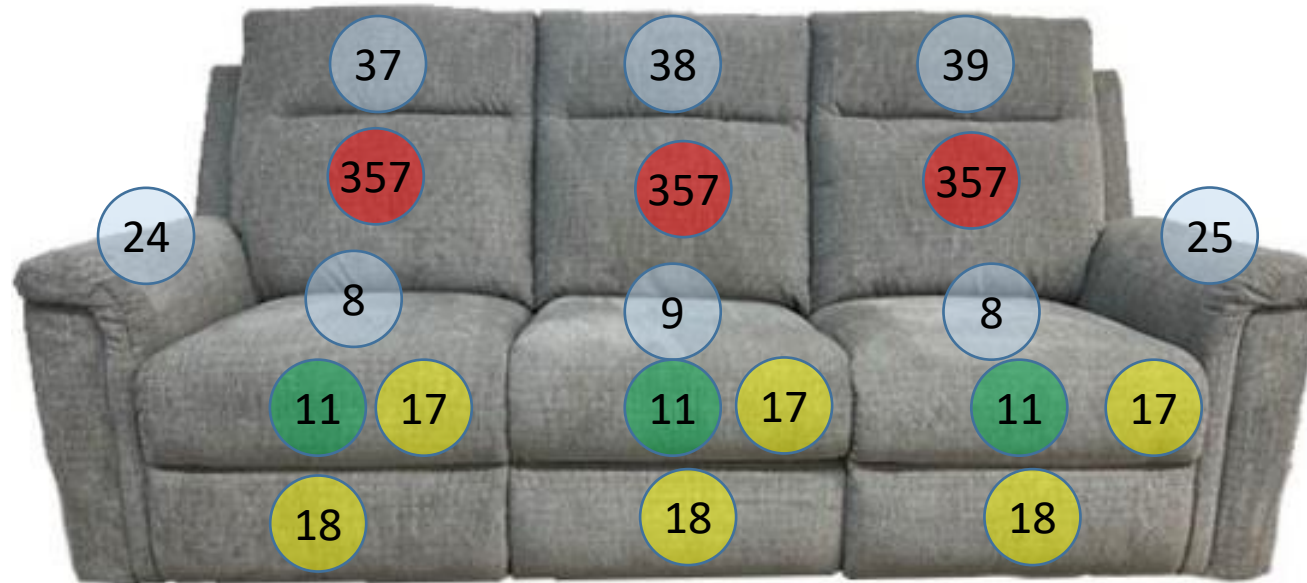

3320287

Call Out	Description
●	Blown Fiber
●	Cushion Chaise Pad - top Pad
●	Cushion Foam
●	KD Component
●	Cover

Signature
DESIGN
BY **ASHLEY**®

Signature
DESIGN
BY **ASHLEY**®

3320296

Call Out	Description
● (Red)	Blown Fiber
● (Yellow)	Cushion Chaise Pad - top Pad
● (Green)	Cushion Foam
● (Orange)	KD Component
● (Blue)	Cover

Signature
DESIGN
BY **ASHLEY**®

Signature
DESIGN
BY **ASHLEY**®

3320298

Call Out	Description
●	Blown Fiber
●	Cushion Chaise Pad - top Pad
●	Cushion Foam
●	KD Component
●	Cover

Signature
DESIGN
BY **ASHLEY**®

3320187

Call Out	Description
● (Red)	Blown Fiber
● (Yellow)	Cushion Chaise Pad - top Pad
● (Green)	Cushion Foam
● (Yellow)	KD Component
● (Blue)	Cover

Signature
DESIGN
BY **ASHLEY**®

Signature
DESIGN
BY **ASHLEY**®

3320196

Call Out	Description
● (Red)	Blown Fiber
● (Yellow)	Cushion Chaise Pad - top Pad
● (Green)	Cushion Foam
● (Orange)	KD Component
● (Blue)	Cover

Signature
DESIGN
BY **ASHLEY**®

101

105

108

109

134