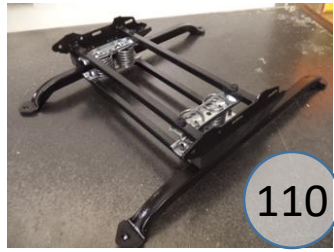

520

547

71

72

Signature
DESIGN
BY **ASHLEY**®

3320198

Call Out	Description
●	Blown Fiber
●	Cushion Chaise Pad - top Pad
●	Cushion Foam
●	KD Component
●	Cover

Signature
DESIGN
BY **ASHLEY**®