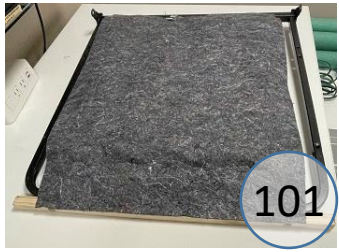

520

547

71

72

Signature
DESIGN
BY **ASHLEY**®

3320198

Call Out	Description
●	Blown Fiber
●	Cushion Chaise Pad - top Pad
●	Cushion Foam
●	KD Component
●	Cover

Signature
DESIGN
BY **ASHLEY**®