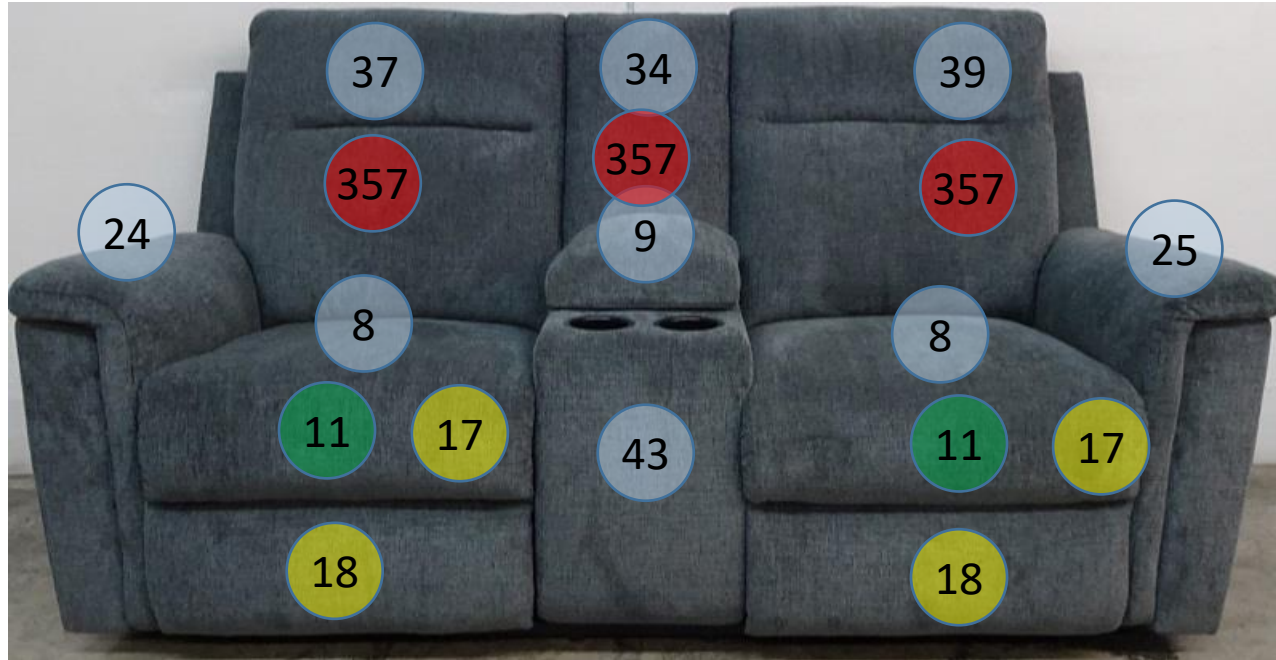

3320287

Call Out	Description
●	Blown Fiber
●	Cushion Chaise Pad - top Pad
●	Cushion Foam
●	KD Component
●	Cover

Signature
DESIGN
BY **ASHLEY**®

Signature
DESIGN
BY **ASHLEY**®

3320296

Call Out	Description
● (Red)	Blown Fiber
● (Yellow)	Cushion Chaise Pad - top Pad
● (Green)	Cushion Foam
● (Orange)	KD Component
● (Blue)	Cover

Signature
DESIGN
BY **ASHLEY**®

Signature
DESIGN
BY **ASHLEY**®

3320298

Call Out	Description
●	Blown Fiber
●	Cushion Chaise Pad - top Pad
●	Cushion Foam
●	KD Component
●	Cover

Signature
DESIGN
BY **ASHLEY**®

3320187

Call Out	Description
● (Red)	Blown Fiber
● (Yellow)	Cushion Chaise Pad - top Pad
● (Green)	Cushion Foam
● (Yellow)	KD Component
● (Blue)	Cover

Signature
DESIGN
BY **ASHLEY**®

Signature
DESIGN
BY **ASHLEY**®

3320196

Call Out	Description
● (Red)	Blown Fiber
● (Yellow)	Cushion Chaise Pad - top Pad
● (Green)	Cushion Foam
● (Orange)	KD Component
● (Blue)	Cover

Signature
DESIGN
BY **ASHLEY**®

101

105

108

109

134