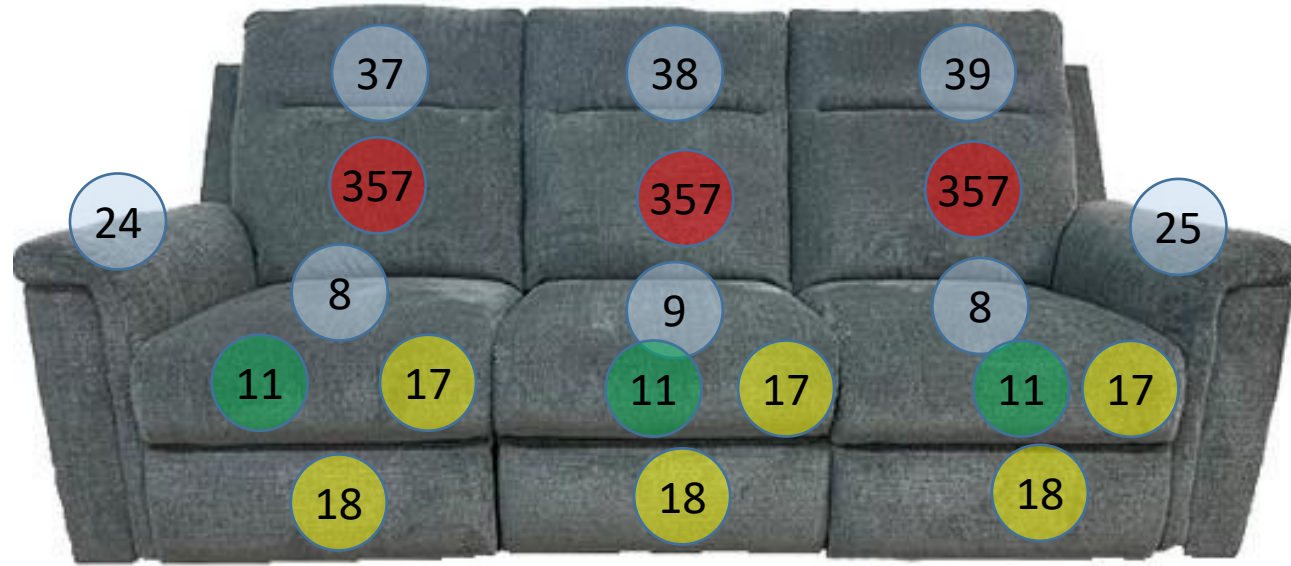

3320287

Call Out	Description
●	Blown Fiber
●	Cushion Chaise Pad - top Pad
●	Cushion Foam
●	KD Component
●	Cover

Signature
DESIGN
BY **ASHLEY**®

Signature
DESIGN
BY **ASHLEY**®

3320296

Call Out	Description
● (Red)	Blown Fiber
● (Yellow)	Cushion Chaise Pad - top Pad
● (Green)	Cushion Foam
● (Orange)	KD Component
● (Blue)	Cover

Signature
DESIGN
BY **ASHLEY**®

Signature
DESIGN
BY **ASHLEY**®

3320298

Call Out	Description
●	Blown Fiber
●	Cushion Chaise Pad - top Pad
●	Cushion Foam
●	KD Component
●	Cover

Signature
DESIGN
BY **ASHLEY**®

3320187

Call Out	Description
● (Red)	Blown Fiber
● (Yellow)	Cushion Chaise Pad - top Pad
● (Green)	Cushion Foam
● (Yellow)	KD Component
● (Blue)	Cover

Signature
DESIGN
BY **ASHLEY**®

Signature
DESIGN
BY **ASHLEY**®

3320196

Call Out	Description
● (Red)	Blown Fiber
● (Yellow)	Cushion Chaise Pad - top Pad
● (Green)	Cushion Foam
● (Orange)	KD Component
● (Blue)	Cover

Signature
DESIGN
BY **ASHLEY**®

101

105

108

109

134