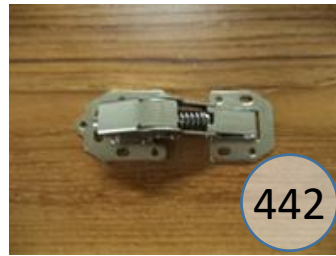

3320287

Call Out	Description
●	Blown Fiber
●	Cushion Chaise Pad - top Pad
●	Cushion Foam
●	KD Component
●	Cover

Signature
DESIGN
BY **ASHLEY**®

Signature
DESIGN
BY **ASHLEY**®

3320296

Call Out	Description
● (Red)	Blown Fiber
● (Yellow)	Cushion Chaise Pad - top Pad
● (Green)	Cushion Foam
● (Orange)	KD Component
● (Blue)	Cover

Signature
DESIGN
BY **ASHLEY**®

Signature
DESIGN
BY **ASHLEY**®

3320298

Call Out	Description
●	Blown Fiber
●	Cushion Chaise Pad - top Pad
●	Cushion Foam
●	KD Component
●	Cover

Signature
DESIGN
BY **ASHLEY**®