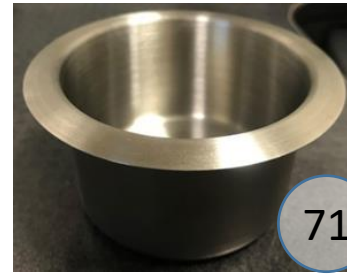

9070315

Call Out	Description
●	Blown Fiber
●	Cushion Chaise Pad - top Pad
●	Cushion Foam
●	KD Component
●	Cover

Signature
DESIGN
BY **ASHLEY**®

261

Signature
DESIGN
BY **ASHLEY**®

101

520

157

145

251

252

253

134

257

256

Signature
DESIGN
BY **ASHLEY**®