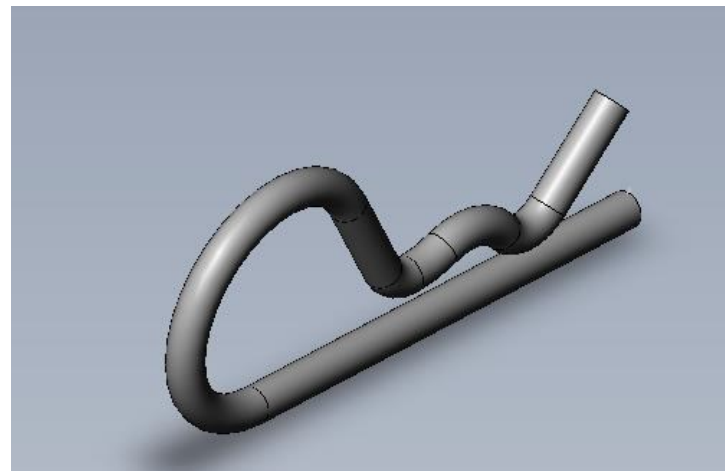

9070315

Call Out	Description
●	Blown Fiber
●	Cushion Chaise Pad - top Pad
●	Cushion Foam
●	KD Component
●	Cover

Signature
DESIGN
BY **ASHLEY**®

261

Signature
DESIGN
BY **ASHLEY**®

101

520

157

101

105

134

439

Replaceable Parts

145

31715/31716

30382

Replaceable Parts