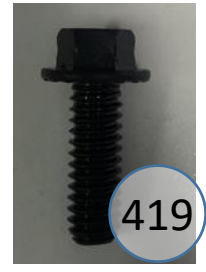

9070315

Call Out	Description
●	Blown Fiber
●	Cushion Chaise Pad - top Pad
●	Cushion Foam
●	KD Component
●	Cover

Signature
DESIGN
BY **ASHLEY**®

261

Signature
DESIGN
BY **ASHLEY**®

101

520

157