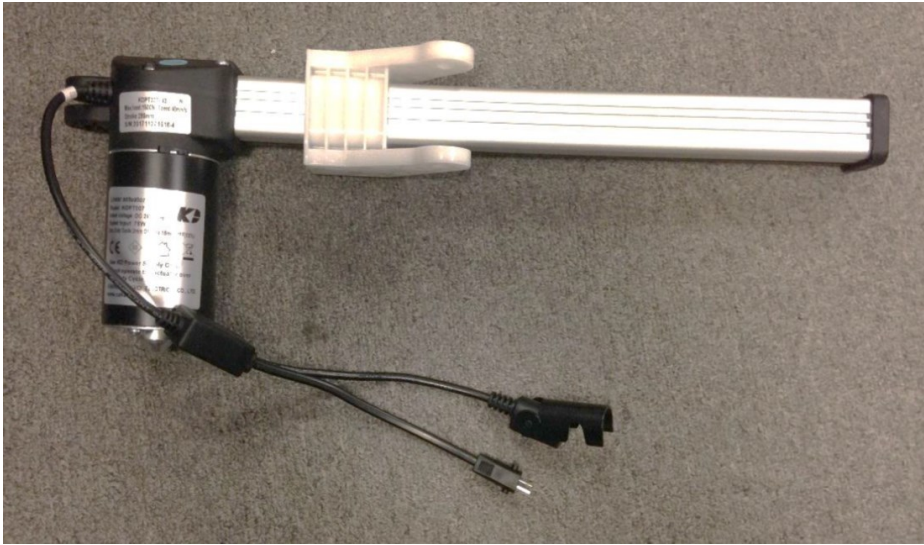

Replaceable Parts

145