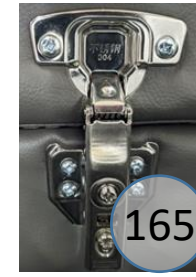

9070315

Call Out	Description
●	Blown Fiber
●	Cushion Chaise Pad - top Pad
●	Cushion Foam
●	KD Component
●	Cover

Signature
DESIGN
BY **ASHLEY**®

261

Signature
DESIGN
BY **ASHLEY**®

101

520

157