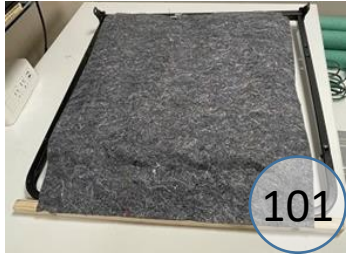

9070315

Call Out	Description
●	Blown Fiber
●	Cushion Chaise Pad - top Pad
●	Cushion Foam
●	KD Component
●	Cover

Signature
DESIGN
BY **ASHLEY**®

261

Signature
DESIGN
BY **ASHLEY**®

101

520

157