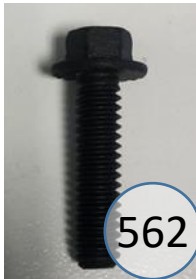

9070315

Call Out	Description
●	Blown Fiber
●	Cushion Chaise Pad - top Pad
●	Cushion Foam
●	KD Component
●	Cover

Signature
DESIGN
BY **ASHLEY**®

261

Signature
DESIGN
BY **ASHLEY**®

101

520

157