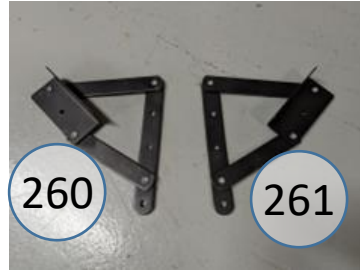

9070315

Call Out	Description
●	Blown Fiber
●	Cushion Chaise Pad - top Pad
●	Cushion Foam
●	KD Component
●	Cover

Signature
DESIGN
BY **ASHLEY**®

261

Signature
DESIGN
BY **ASHLEY**®

101

520

157

145

251

252

253

134

257

256

Signature
DESIGN
BY **ASHLEY**®

101

105

134

439

Replaceable Parts

145

31715/31716

30382