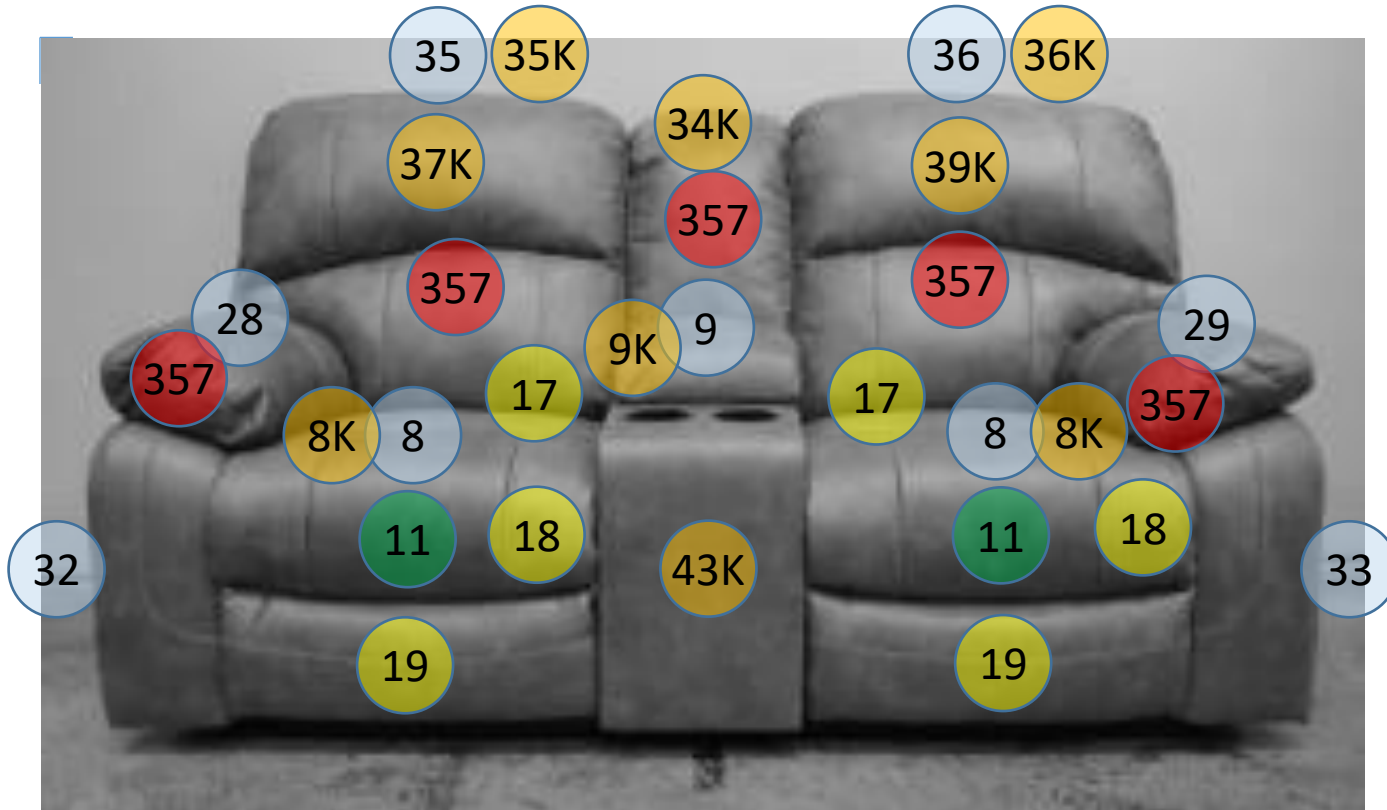

# 516-01-02-18

Call Out	Description
● (Red)	Blown Fiber
● (Yellow)	Cushion Chaise Pad - top Pad
● (Green)	Cushion Foam
● (Orange)	KD Component
● (Light Blue)	Cover