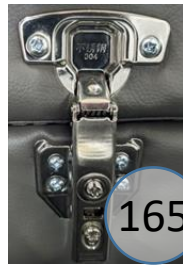

165

Signature
DESIGN
BY ASHLEY®