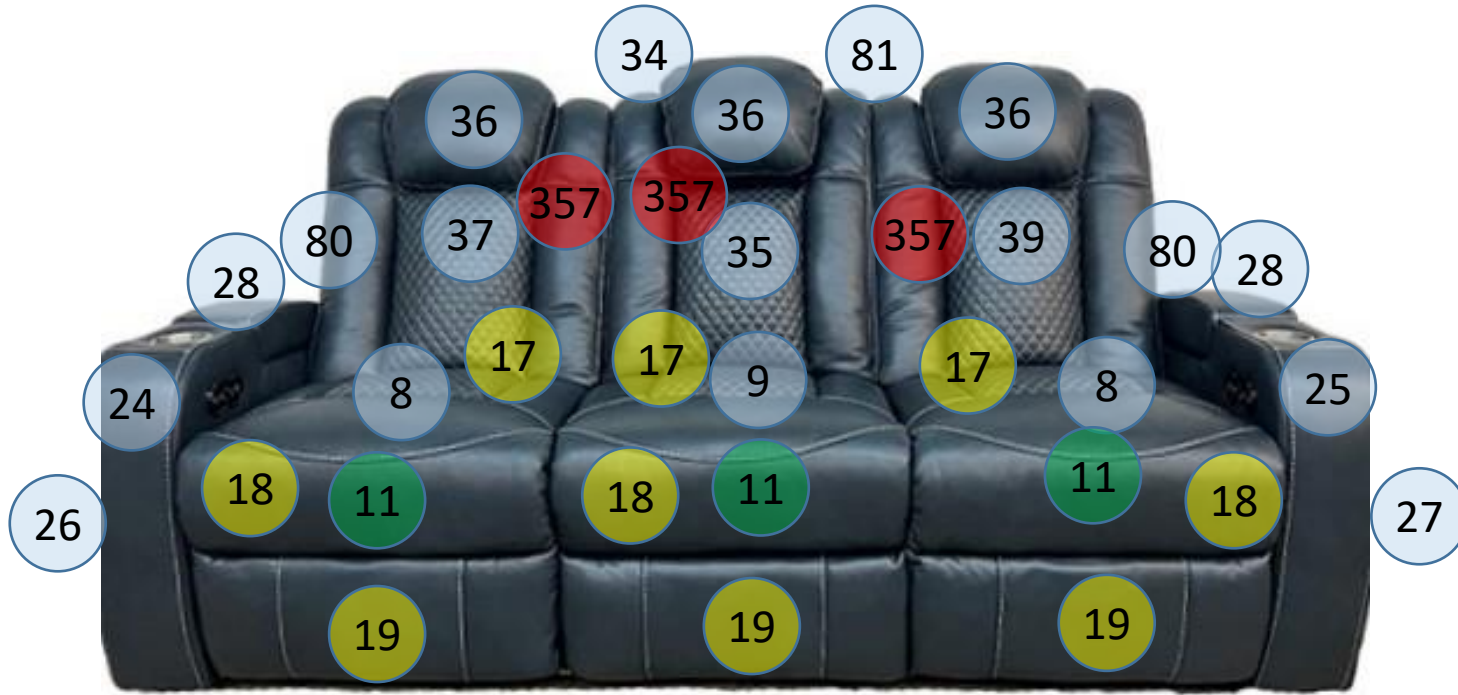

# 3660315

Call Out	Description
● (Red)	Blown Fiber
● (Yellow)	Cushion Chaise Pad - top Pad
● (Green)	Cushion Foam
● (Yellow)	KD Component
● (Blue)	Cover

*Signature*  
DESIGN  
BY **ASHLEY**®

29

46

71

101

108

134

165

143

145

149

157

216

217