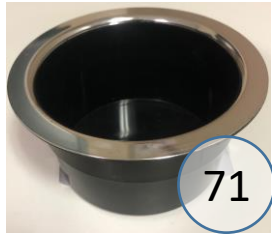

4650498

Call Out	Description
●	Blown Fiber
●	Cushion Chaise Pad - top Pad
●	Cushion Foam
●	KD Component
●	Cover

Signature
DESIGN
BY **ASHLEY**®

425

547

149

426

101

420

110

71

145

148

406

439

Signature
DESIGN
BY **ASHLEY**®