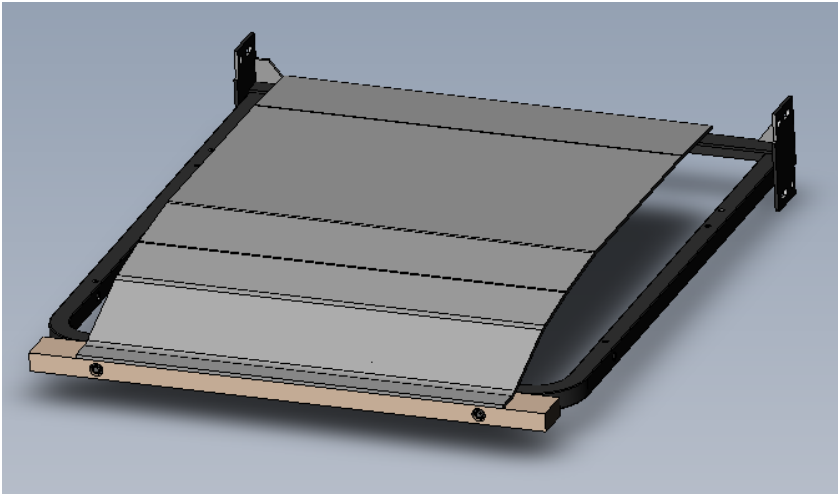

Replaceable Parts

101