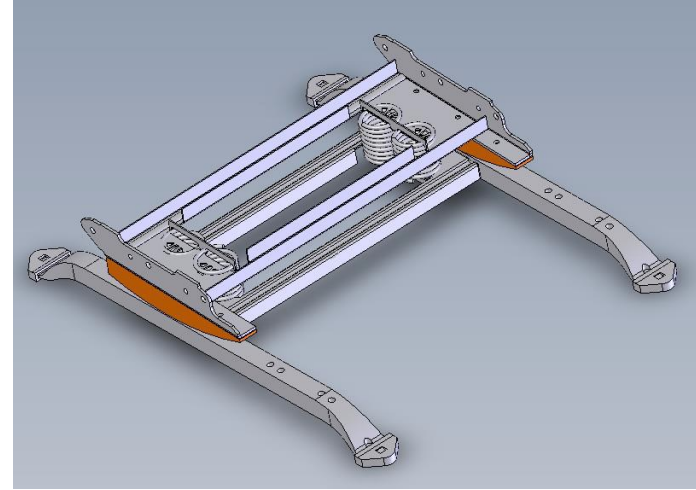

4650498

Call Out	Description
●	Blown Fiber
●	Cushion Chaise Pad - top Pad
●	Cushion Foam
●	KD Component
●	Cover

Signature
DESIGN
BY **ASHLEY**®

425

547

149

426

101

Replaceable Parts

Replaceable Parts

101

110

Replaceable Parts

148

406

Replaceable Parts