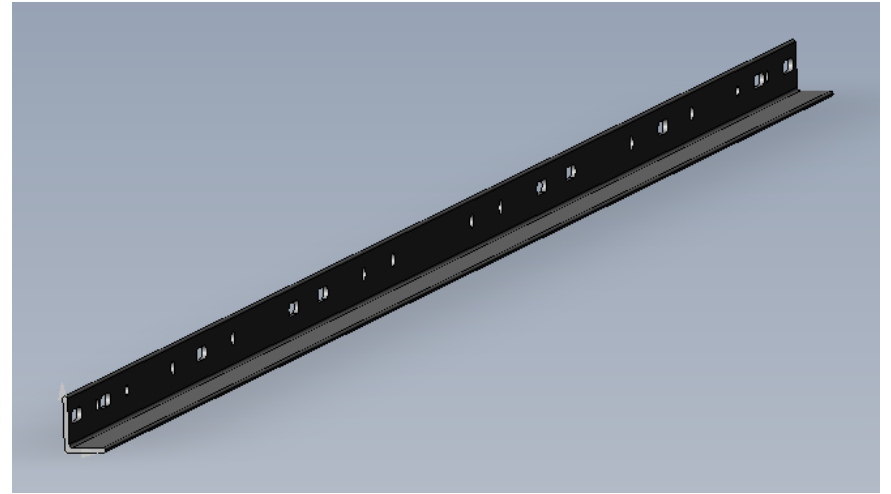

Replaceable Parts

101

105

134