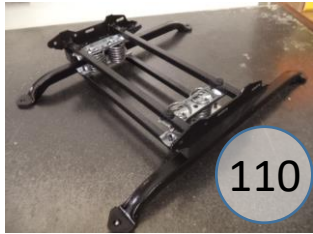

4650498

Call Out	Description
●	Blown Fiber
●	Cushion Chaise Pad - top Pad
●	Cushion Foam
●	KD Component
●	Cover

Signature
DESIGN
BY **ASHLEY**®

425

547

149

426

101

420

110

71

145

148

406

439

Signature
DESIGN
BY **ASHLEY**®