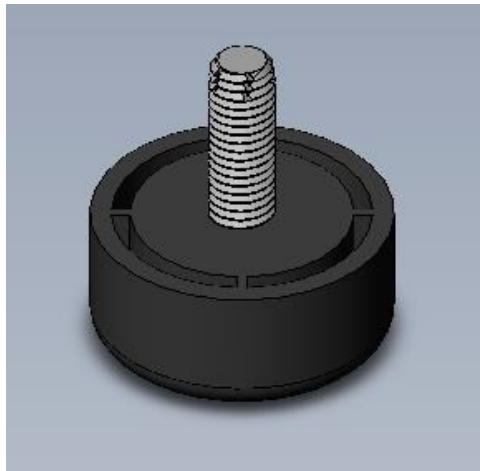

4650498

Call Out	Description
●	Blown Fiber
●	Cushion Chaise Pad - top Pad
●	Cushion Foam
●	KD Component
●	Cover

Signature
DESIGN
BY **ASHLEY**®

425

547

149

426

101

420

110

71

145

148

406

439

Signature
DESIGN
BY **ASHLEY**®

Replaceable Parts

101

105

134

Replaceable Parts

145

406

157