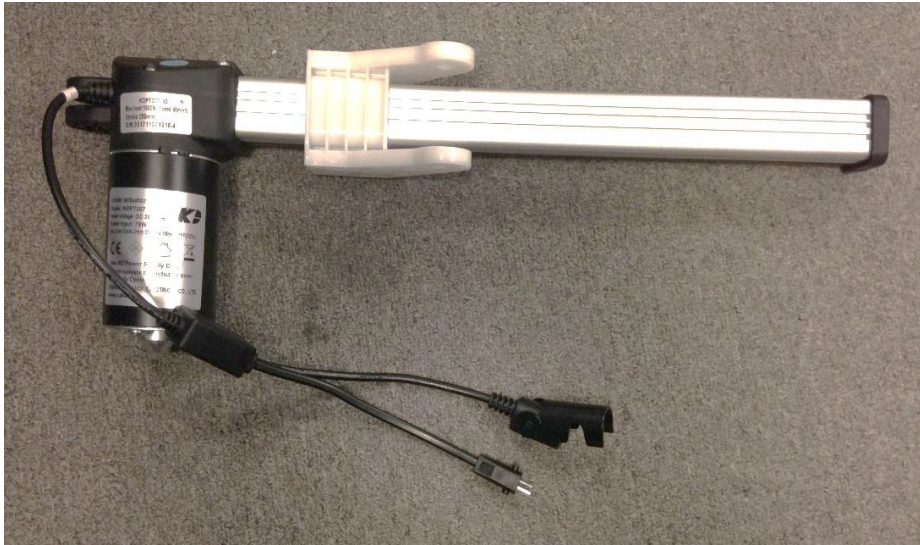

4650498

Call Out	Description
●	Blown Fiber
●	Cushion Chaise Pad - top Pad
●	Cushion Foam
●	KD Component
●	Cover

Signature
DESIGN
BY **ASHLEY**®

425

547

149

426

101

Replaceable Parts

101

105

134

Replaceable Parts

145

406

157