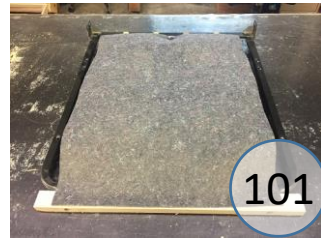

4650498

Call Out	Description
●	Blown Fiber
●	Cushion Chaise Pad - top Pad
●	Cushion Foam
●	KD Component
●	Cover

Signature
DESIGN
BY **ASHLEY**®

425

547

149

426

101

420

110

71

145

148

406

439

Signature
DESIGN
BY **ASHLEY**®