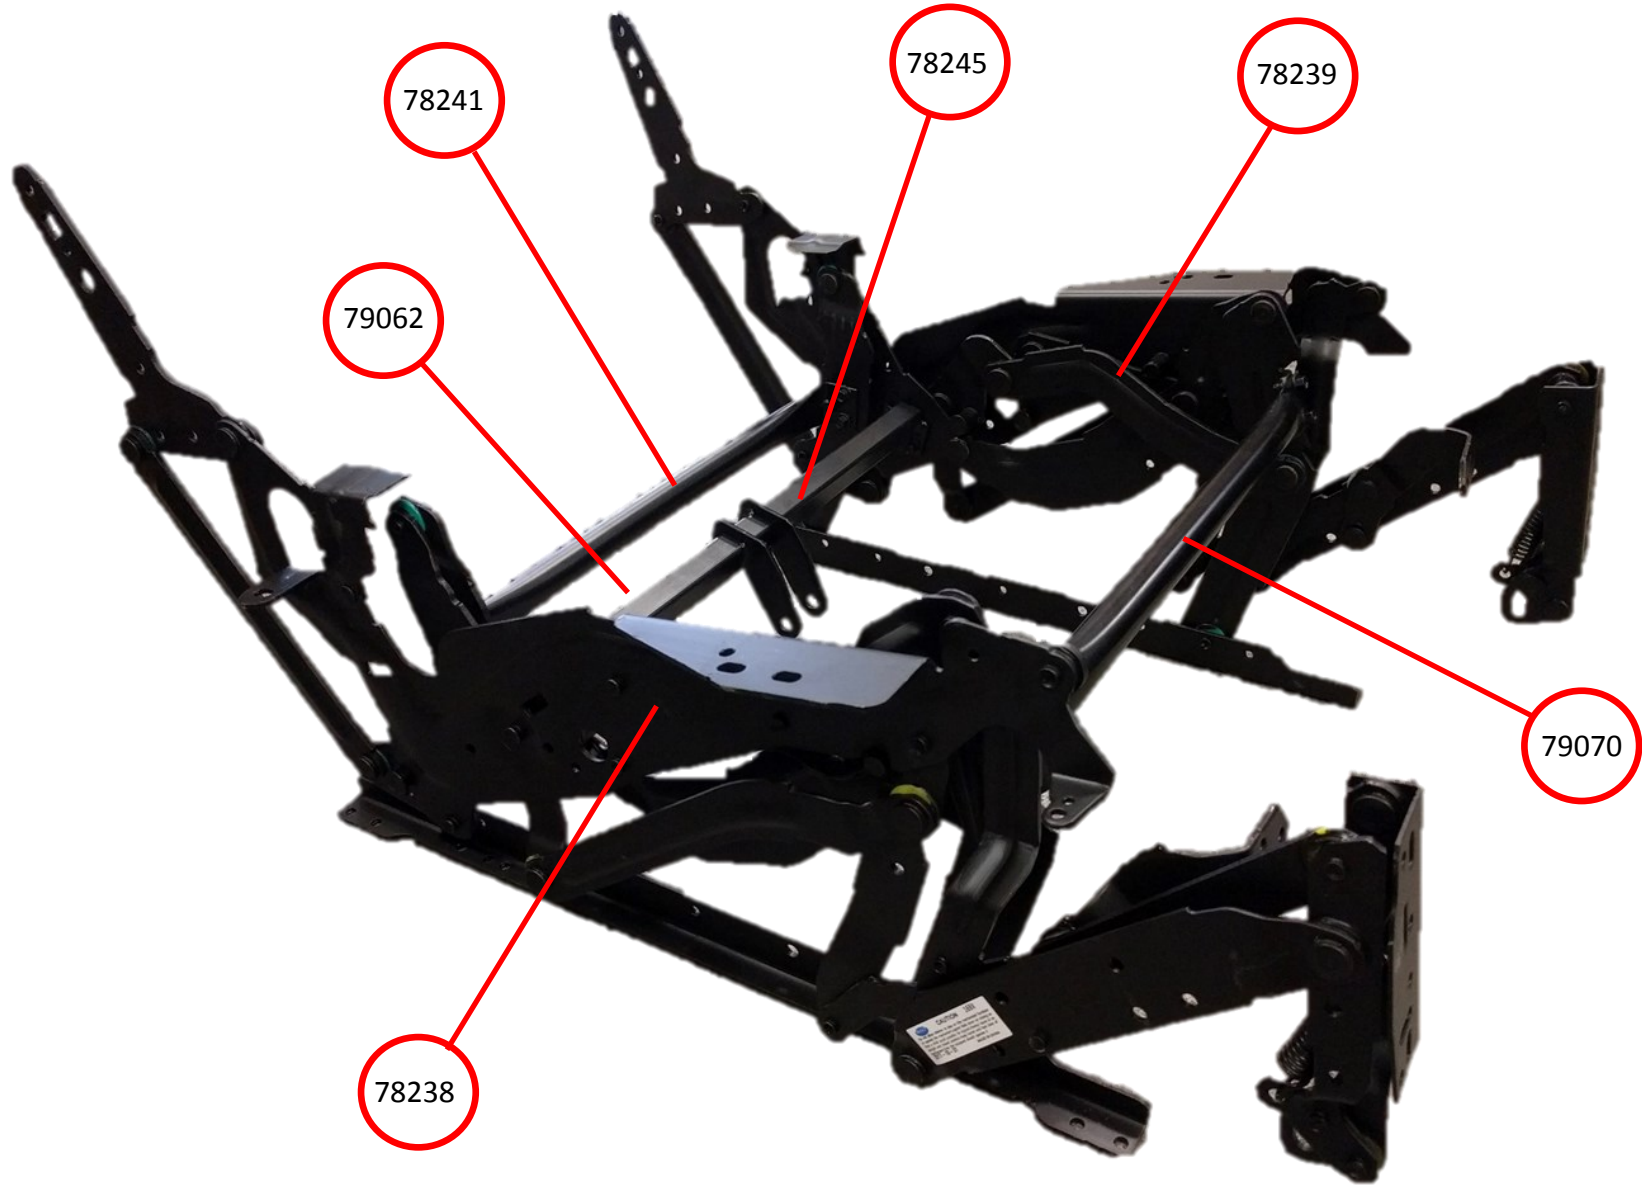

Replaceable Parts