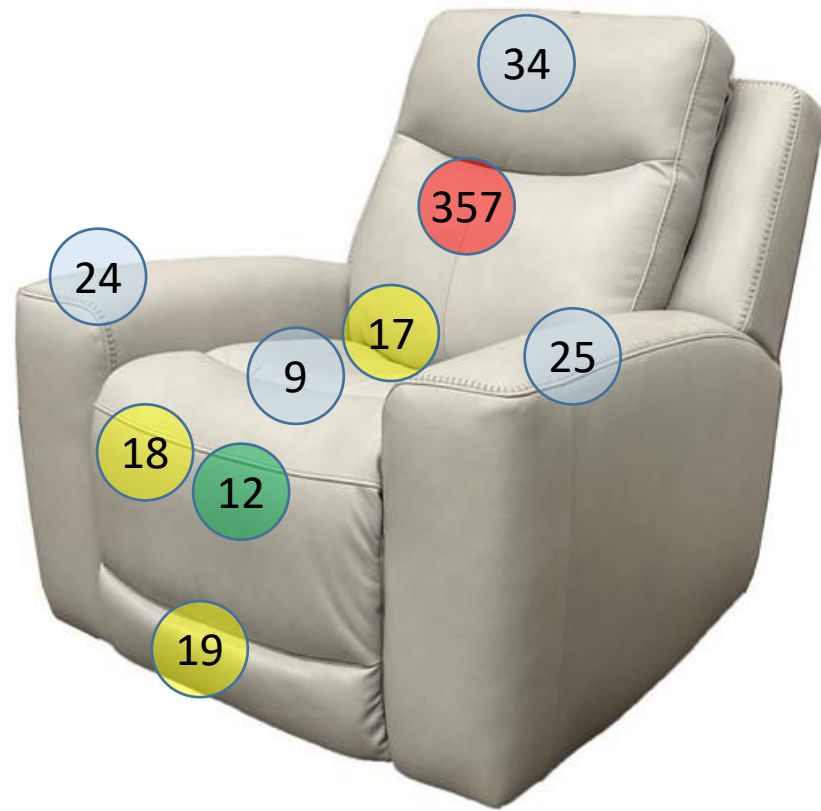

# U5950513

Call Out	Description
●	Blown Fiber
●	Cushion Chaise Pad - top Pad
●	Cushion Foam
●	KD Component
●	Cover

*Signature*  
DESIGN  
BY **ASHLEY**®

149

425

399

426

419

547

520

101

148

145

479

105

134

138

165

*Signature*  
DESIGN  
BY **ASHLEY**®

# U5950413

Call Out	Description
●	Blown Fiber
●	Cushion Chaise Pad - top Pad
●	Cushion Foam
●	KD Component
●	Cover

*Signature*  
DESIGN  
BY **ASHLEY**®

149

425

399

426

419