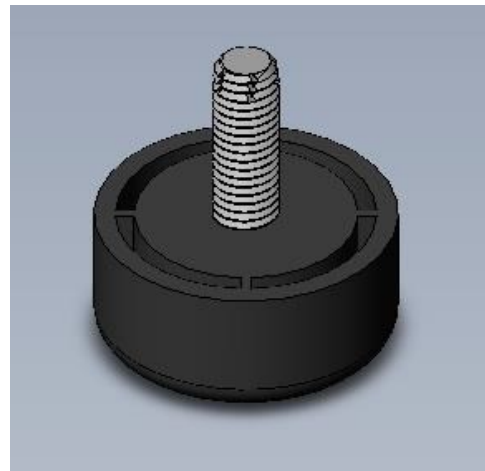

# U5950513

Call Out	Description
●	Blown Fiber
●	Cushion Chaise Pad - top Pad
●	Cushion Foam
●	KD Component
●	Cover

*Signature*  
DESIGN  
BY **ASHLEY**®

149

425

399

426

419

138

165

*Signature*  
DESIGN  
BY **ASHLEY**®

101

105

134

31633

30382