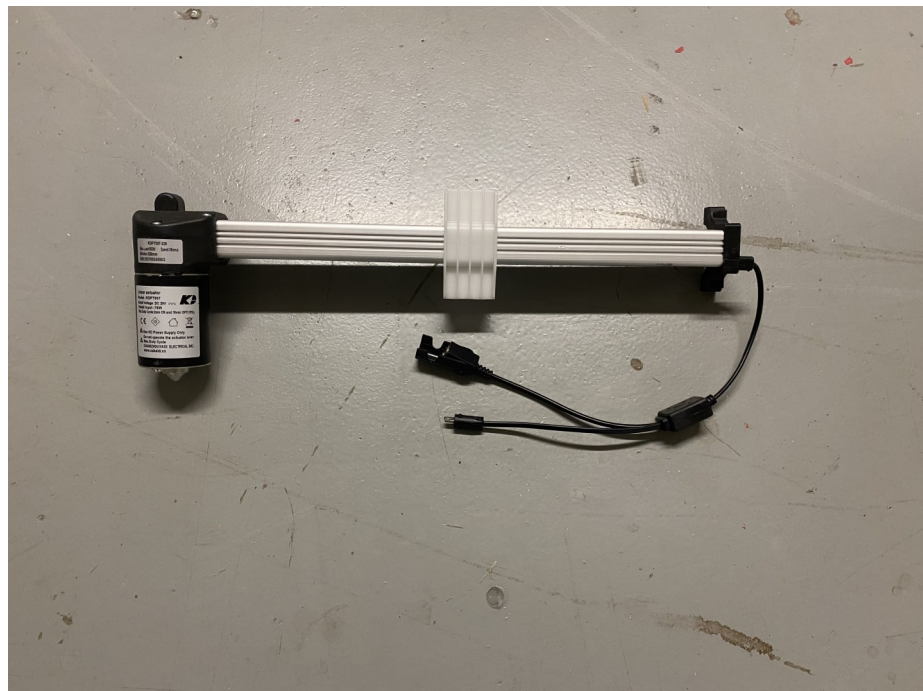

# U5950513

Call Out	Description
●	Blown Fiber
●	Cushion Chaise Pad - top Pad
●	Cushion Foam
●	KD Component
●	Cover

*Signature*  
DESIGN  
BY **ASHLEY**®

149

425

399

426

419

138

165

*Signature*  
DESIGN  
BY **ASHLEY**®

101

105

134

31633

30382