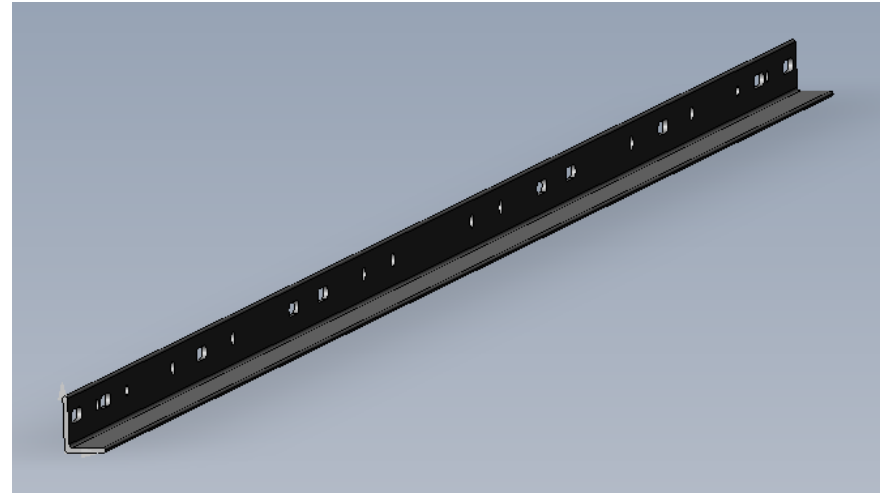

# U5950513

Call Out	Description
●	Blown Fiber
●	Cushion Chaise Pad - top Pad
●	Cushion Foam
●	KD Component
●	Cover

*Signature*  
DESIGN  
BY **ASHLEY**®

149

425

399

426

419

138

165

*Signature*  
DESIGN  
BY **ASHLEY**®

101

105

134

31633

30382