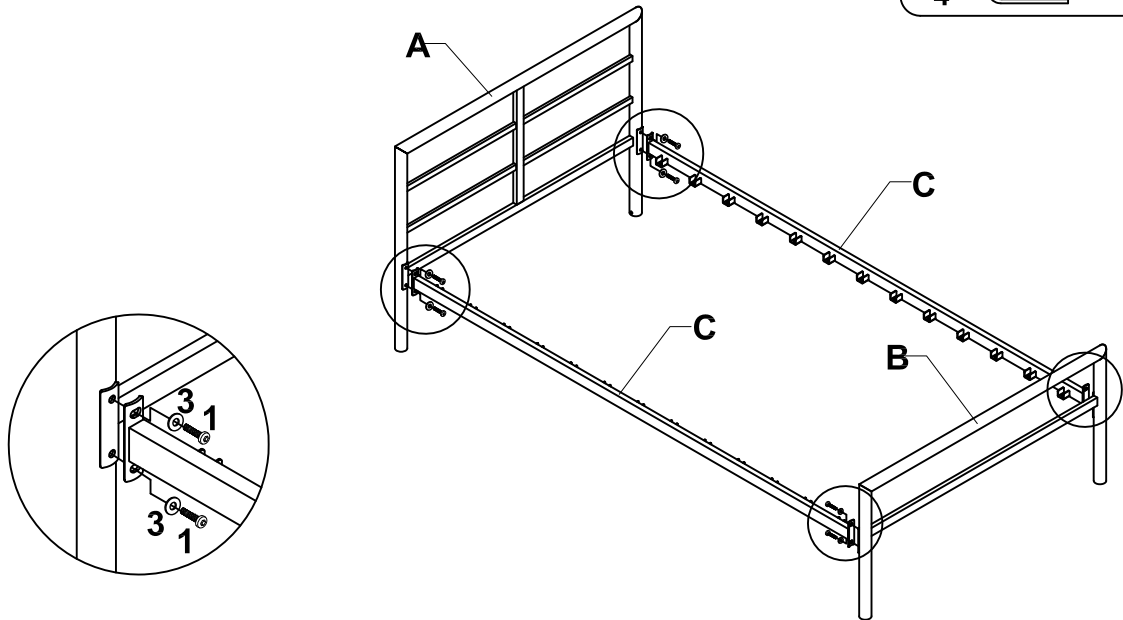

ITEM: **300279T**

ASSEMBLY INSTRUCTIONS

STEP 1:

ASSEMBLY

Do not fully tighten all bolts until assembly is complete.
This will help all parts to assemble properly.

1		8PCS
3		8PCS
4