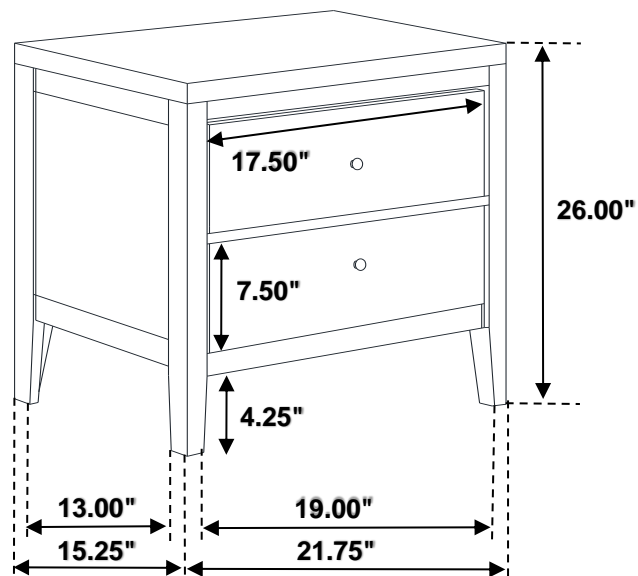

ITEM:202092

Inner Size of Drawer : 15.00"W X 12.50"D X 5.25"H X 0.25"T

Note: Dimension tolerance $\pm 5\%$