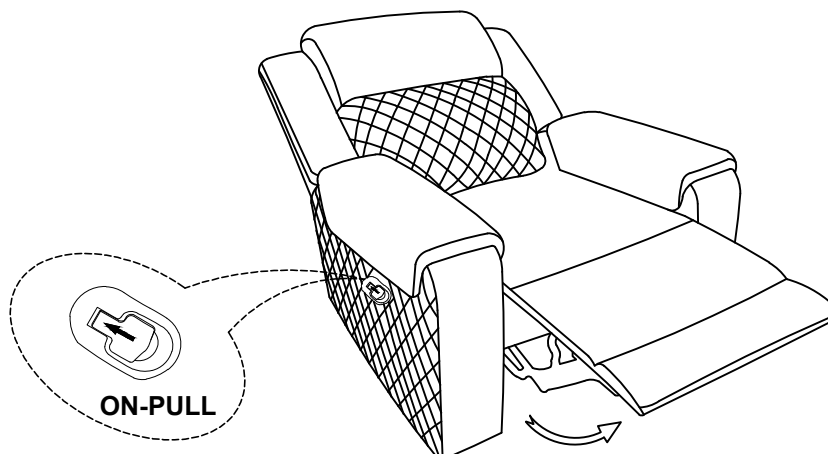

ASSEMBLY INSTRUCTION

Model: U5914-GR

Description: GLIDER RECLINER MANUAL

Thank you for purchasing this quality product. Be sure to check all packing material carefully for small parts that may have come loose inside the carton during shipment

PARTS LIST:

NO.	DESCRIPTION	SKETCH	Q'TY
A	Seat Body		1 PC
B	Backrest		1 PC
C	Left wing		1 PC
D	Right wing		1 PC

Step 1:

Important:

1. Attach Backrest (B) to the Seat (A).
2. Attach the Left/Right Wings (C/D) to the Left/Right side of the Backrest (B).

Step 2:

Important: Open the Footrest by pulling out the Switch.

Made in Vietnam