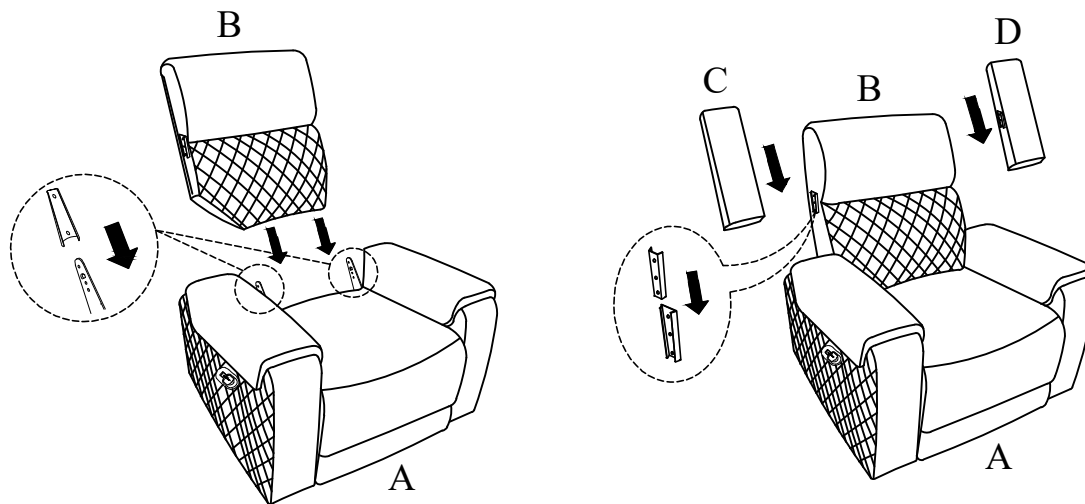

ASSEMBLY INSTRUCTION

Model: U5914-GR

Description: GLIDER RECLINER MANUAL

Thank you for purchasing this quality product. Be sure to check all packing material carefully for small parts that may have come loose inside the carton during shipment

PARTS LIST:

NO.	DESCRIPTION	SKETCH	Q'TY
A	Seat Body		1 PC
B	Backrest		1 PC
C	Left wing		1 PC
D	Right wing		1 PC

Step 1:

Important:

1. Attach Backrest (B) to the Seat (A).
2. Attach the Left/Right Wings (C/D) to the Left/Right side of the Backrest (B).

Step 2:

Important: Open the Footrest by pulling out the Switch.

Made in Vietnam