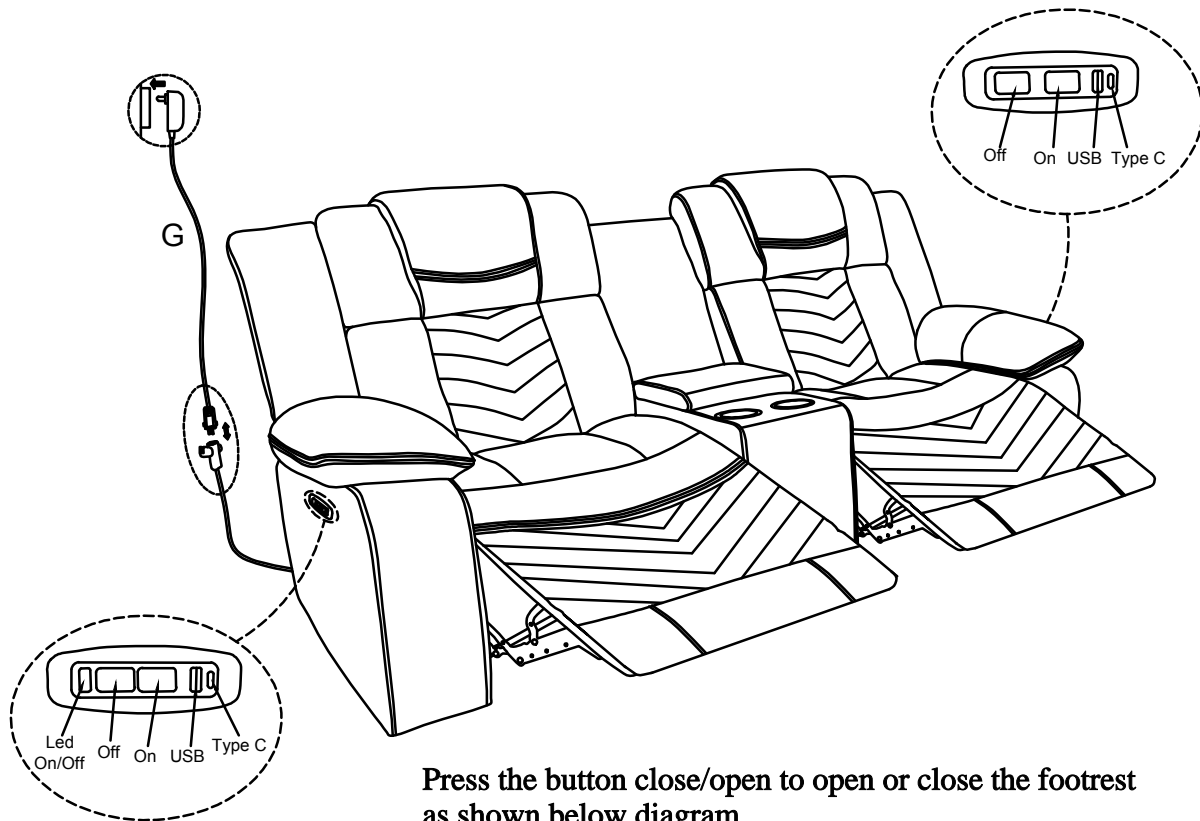

# ASSEMBLY INSTRUCTIONS

Model: U7068 Loveseat

Description: Power Console Reclining Loveseat  
With LED And USB

Thank you for purchasing this quality product. Be sure to check all packing material carefully for small parts that may have come loose inside the carton during shipment

**Step 1:** Attach the left back rest (B), the middle (D) & the right back rest (C) to the body seat (A) as shown below diagram.

**Step 2:** Attach the left ear (E) to the left back rest (B), attach the right ear (F) to the right back rest as shown below diagram

## Step 3:

Use the adapter (G) to connect with power , then open the footrest by pressing the power to open/close

Press the button close/open to open or close the footrest as shown below diagram