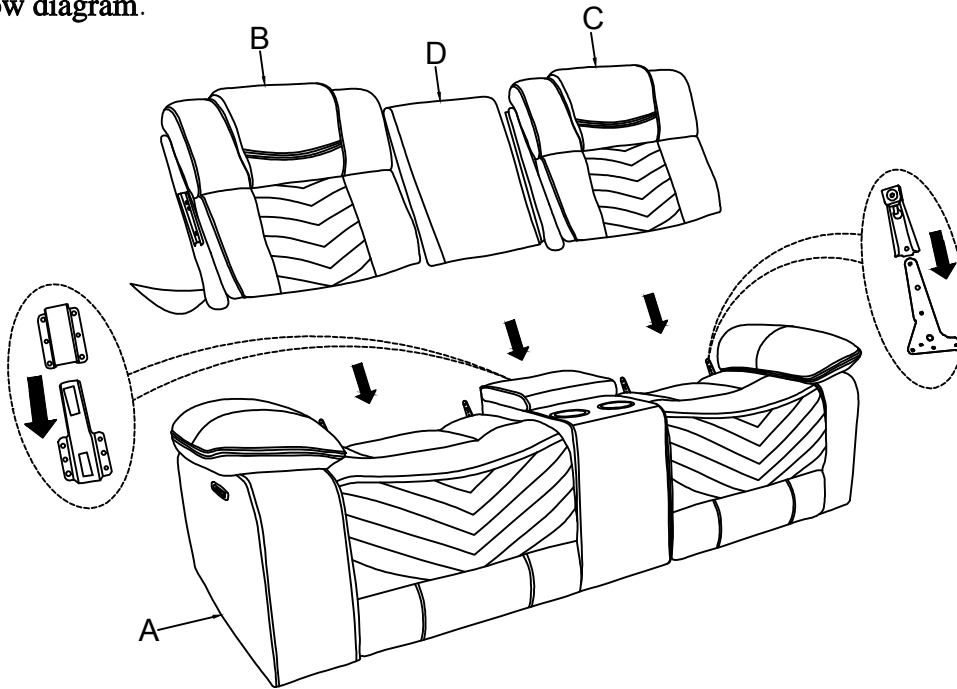

PARTS LIST				PARTS LIST			
NO.	DESCRIPTION	SKETCH	QTY	NO.	DESCRIPTION	SKETCH	QTY
A	SEAT BODY		1 PC	D	CONSOLE BACK REST		1 PC
B	LEFT BACK REST		1 PC	E	LEFT EAR		1 PC
C	RIGHT BACK REST		1 PC	F	RIGHT EAR		1 PC

HARDWARE LIST				HARDWARE LIST			
NO.	DESCRIPTION	SKETCH	QTY	NO.	DESCRIPTION	SKETCH	QTY
G	ADAPTER		1 PC				

# ASSEMBLY INSTRUCTIONS

Model: U7068 Loveseat

Description: Power Console Reclining Loveseat  
With LED And USB

Thank you for purchasing this quality product. Be sure to check all packing material carefully for small parts that may have come loose inside the carton during shipment

**Step 1:** Attach the left back rest (B), the middle (D) & the right back rest (C) to the body seat (A) as shown below diagram.

**Step 2:** Attach the left ear (E) to the left back rest (B), attach the right ear (F) to the right back rest as shown below diagram