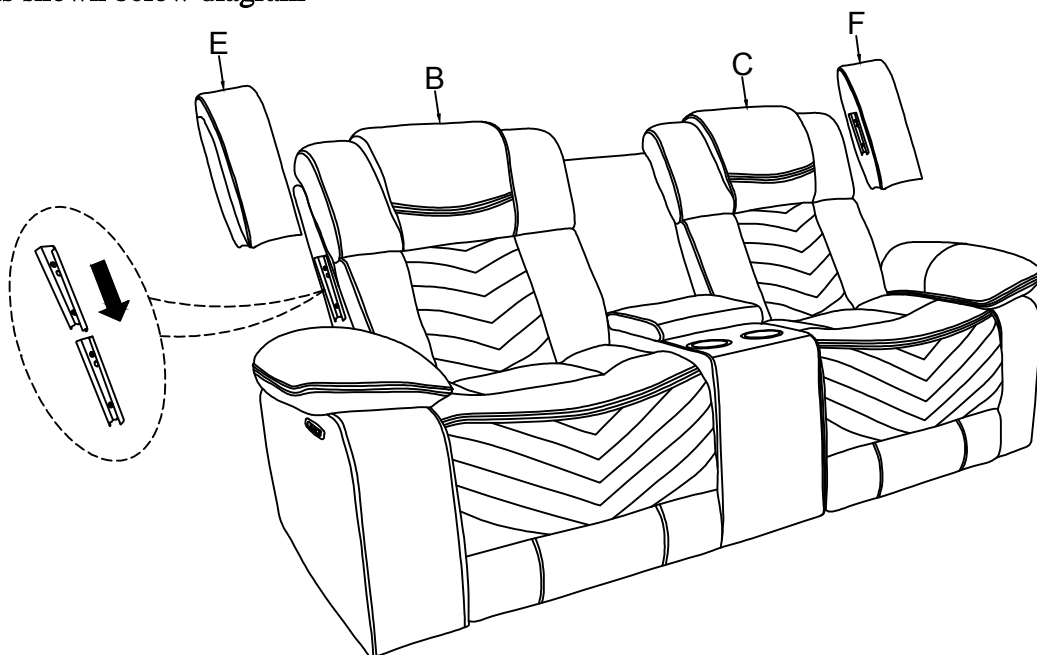

# ASSEMBLY INSTRUCTIONS

Model: U7068 Loveseat

Description: Power Console Reclining Loveseat  
With LED And USB

**Thank you for purchasing this quality product. Be sure to check all packing material carefully for small parts that may have come loose inside the carton during shipment**

# ASSEMBLY INSTRUCTIONS

Model: U7068 Loveseat

Description: Power Console Reclining Loveseat  
With LED And USB

Thank you for purchasing this quality product. Be sure to check all packing material carefully for small parts that may have come loose inside the carton during shipment

**Step 1:** Attach the left back rest (B), the middle (D) & the right back rest (C) to the body seat (A) as shown below diagram.

**Step 2:** Attach the left ear (E) to the left back rest (B), attach the right ear (F) to the right back rest as shown below diagram