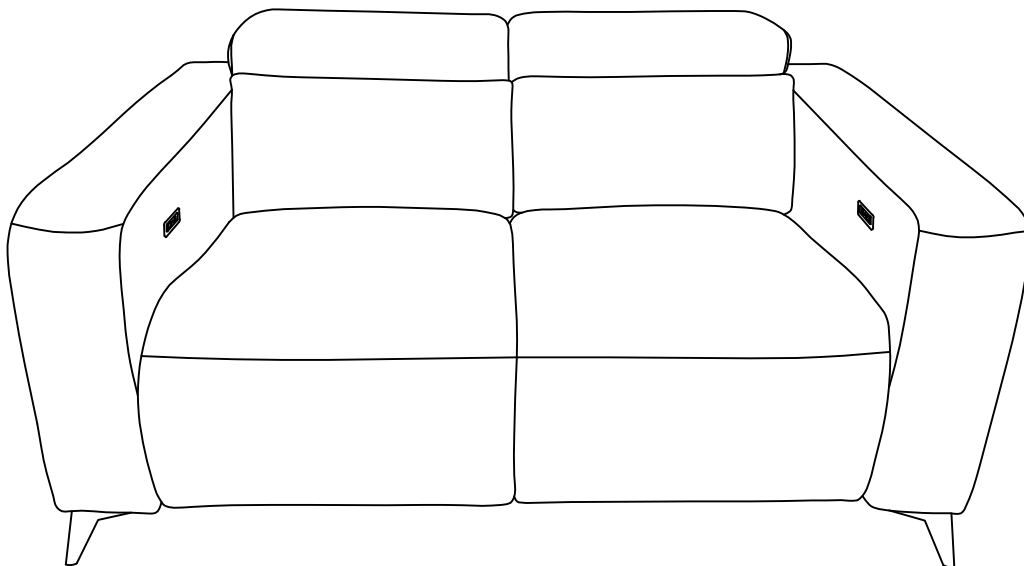

Step 1:

Step 2:

3 OF 4

Made in Vietnam

ASSEMBLY INSTRUCTIONS

Model: U8521

Description: Power Reclining Sofa With Ratchet Headrests

Thank you for purchasing this quality product. Be sure to check all packing material carefully for small parts that may have come loose inside the carton during shipment

Step 3:

ASSEMBLY INSTRUCTIONS

Model: U8521

Description: Power Console Reclining
Loveseat With Ratchet Headrests

Thank you for purchasing this quality product. Be sure to check all packing material carefully for small parts that may have come loose inside the carton during shipment

ASSEMBLY INSTRUCTIONS

Model: U8521

Description: Power Console Reclining
Loveseat With Ratchet Headrests

Thank you for purchasing this quality product. Be sure to check all packing material carefully for small parts that may have come loose inside the carton during shipment