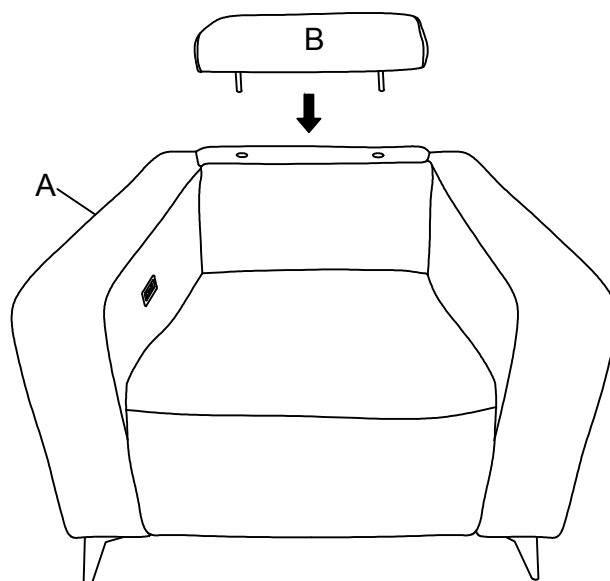

3 OF 4

Made in Vietnam