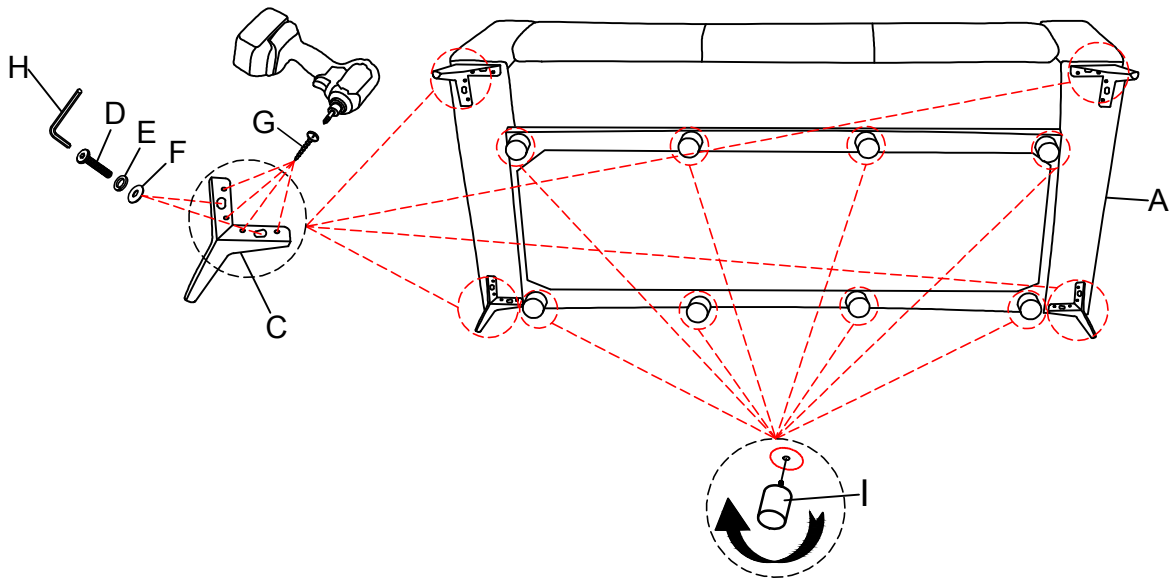

ASSEMBLY INSTRUCTIONS

Model: U8521

Description: Power Reclining Sofa With Ratchet Headrests

Thank you for purchasing this quality product. Be sure to check all packing material carefully for small parts that may have come loose inside the carton during shipment

Step 1: