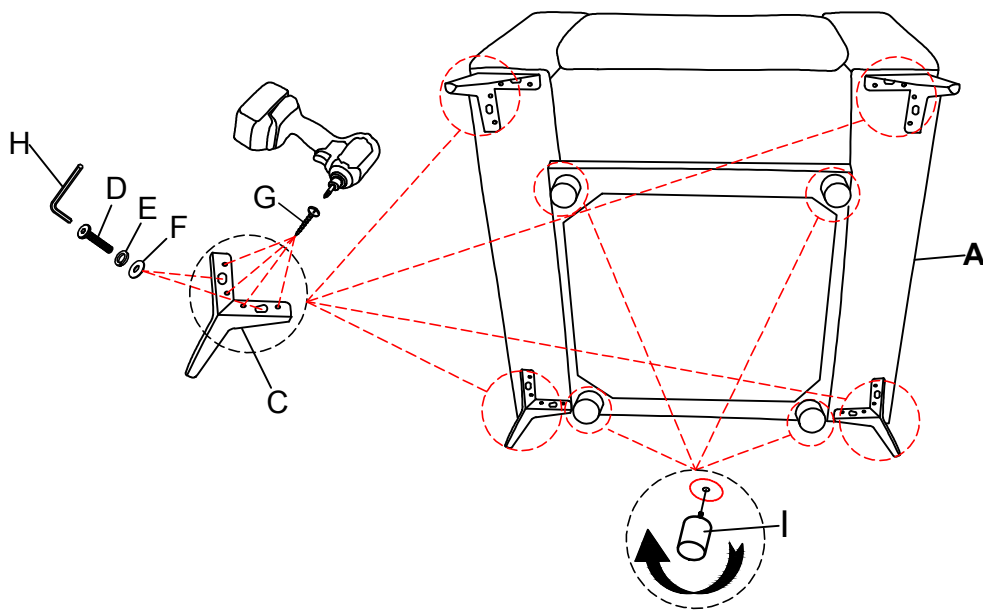

ASSEMBLY INSTRUCTIONS

Model: U8521

Description: Power Recliner With Ratchet Headrest

Thank you for purchasing this quality product. Be sure to check all packing material carefully for small parts that may have come loose inside the carton during shipment

Step 1:

Step 2: