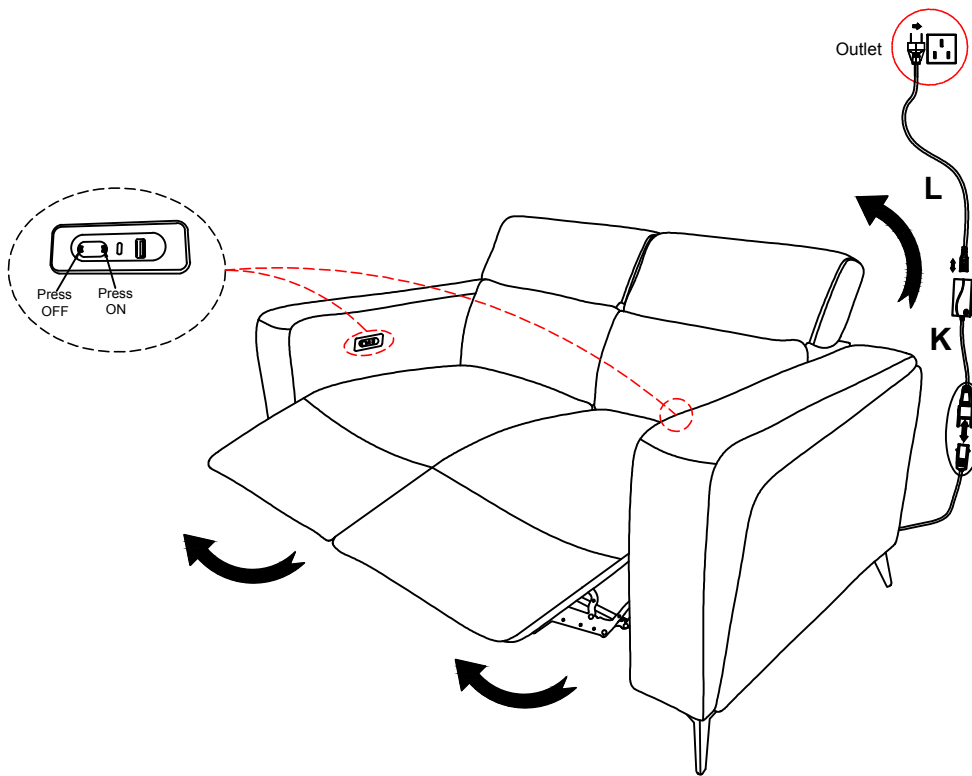

Step 1:

Step 2:

3 OF 4

Made in Vietnam

ASSEMBLY INSTRUCTIONS

Model: U8521

Description: Power Console Reclining
Loveseat With Ratchet Headrests

Thank you for purchasing this quality product. Be sure to check all packing material carefully for small parts that may have come loose inside the carton during shipment

Step 3:

ASSEMBLY INSTRUCTIONS

Model: U8521

Description: Power Recliner With Ratchet Headrest

Thank you for purchasing this quality product. Be sure to check all packing material carefully for small parts that may have come loose inside the carton during shipment