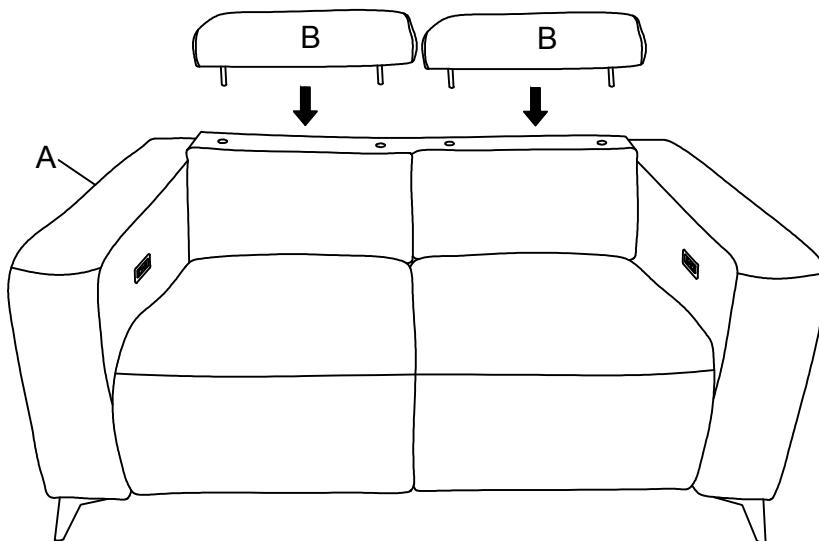

PARTS LIST				PARTS LIST			
NO.	DESCRIPTION	SKETCH	QTY	NO.	DESCRIPTION	SKETCH	QTY
A	LEFT SEAT		1 PC	B	CORNER BACK REST		2 PCS

HARDWARE LIST				HARDWARE LIST			
NO.	DESCRIPTION	SKETCH	QTY	NO.	DESCRIPTION	SKETCH	QTY
C	LEGS		4 PCS	H	ALLEN KEY (M5)		1 PC
D	BOLT (Ø5/16" X38MM)		8 PCS	I	LEGS		6 PCS
E	SPRING WASHER (Ø5/16"		8 PCS	K	ADAPTER		1 PC
F	FLAT WASHER (Ø5/16"x22)		8 PCS	L	PLUG WITH WIRE		1 PC
G	SCREW (M5 x 25mm)		16 PCS		NOT INCLUDED		

ASSEMBLY INSTRUCTIONS

Model: U8521

Description: Power Console Reclining
Loveseat With Ratchet Headrests

Thank you for purchasing this quality product. Be sure to check all packing material carefully for small parts that may have come loose inside the carton during shipment

Step 1:

Step 2:

3 OF 4

Made in Vietnam

ASSEMBLY INSTRUCTIONS

Model: U8521

Description: Power Console Reclining
Loveseat With Ratchet Headrests

Thank you for purchasing this quality product. Be sure to check all packing material carefully for small parts that may have come loose inside the carton during shipment