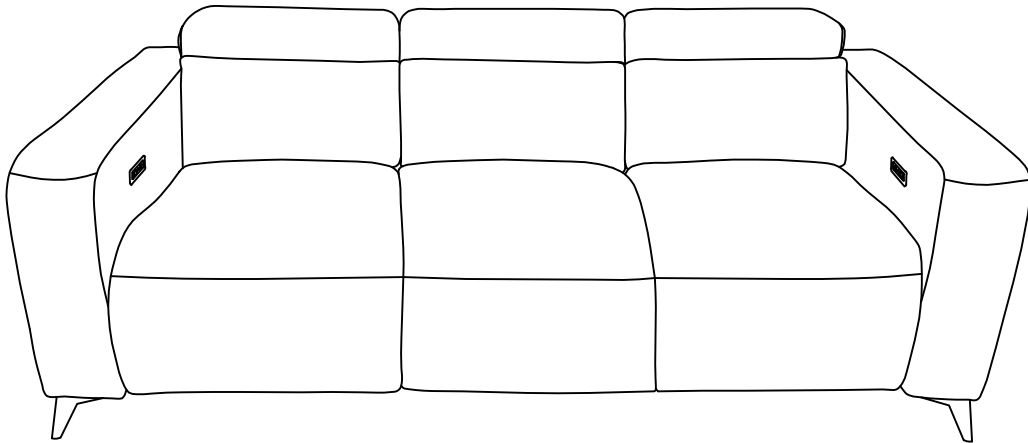

ASSEMBLY INSTRUCTIONS

Model: U8521

Description: Power Reclining Sofa With Ratchet Headrests

Thank you for purchasing this quality product. Be sure to check all packing material carefully for small parts that may have come loose inside the carton during shipment

Step 3:

ASSEMBLY INSTRUCTIONS

Model: U8521

Description: Power Console Reclining
Loveseat With Ratchet Headrests

Thank you for purchasing this quality product. Be sure to check all packing material carefully for small parts that may have come loose inside the carton during shipment

ASSEMBLY INSTRUCTIONS

Model: U8521

Description: Power Console Reclining
Loveseat With Ratchet Headrests

Thank you for purchasing this quality product. Be sure to check all packing material carefully for small parts that may have come loose inside the carton during shipment