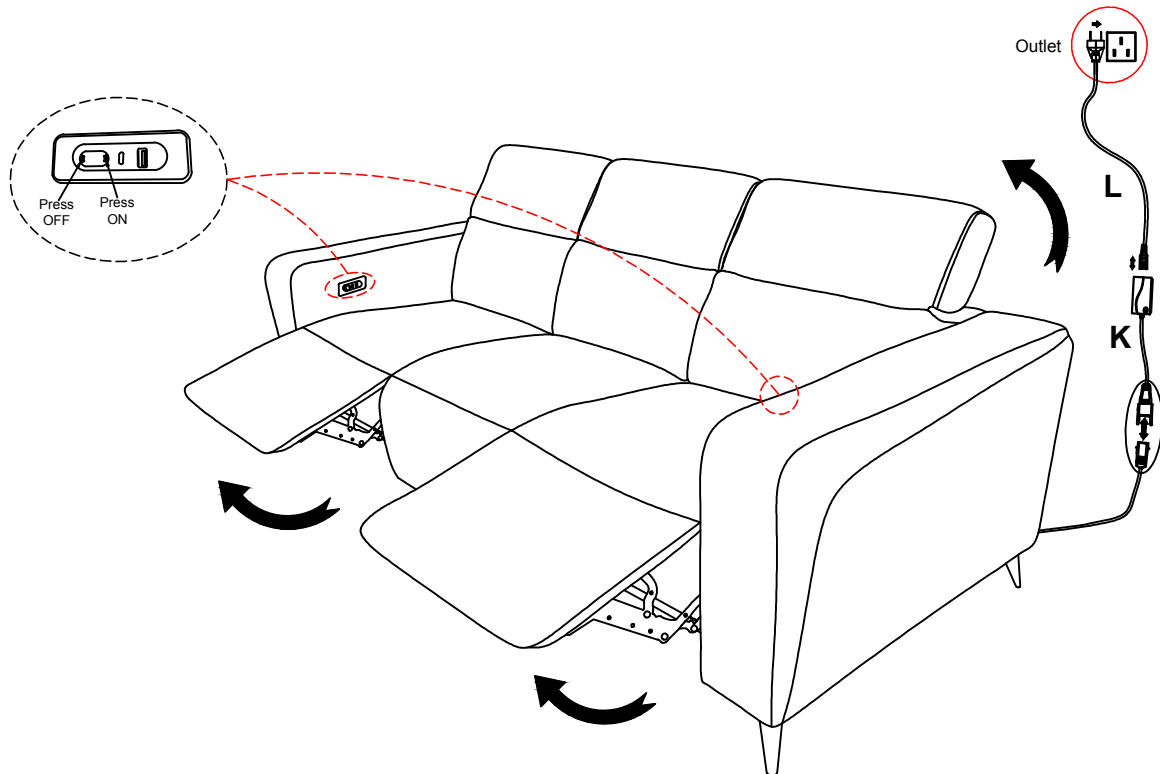

Step 1:

Step 2:

3 OF 4

Made in Vietnam

ASSEMBLY INSTRUCTIONS

Model: U8521

Description: Power Reclining Sofa With Ratchet Headrests

Thank you for purchasing this quality product. Be sure to check all packing material carefully for small parts that may have come loose inside the carton during shipment

Step 3:

ASSEMBLY INSTRUCTIONS

Model: U8521

Description: Power Console Reclining
Loveseat With Ratchet Headrests

Thank you for purchasing this quality product. Be sure to check all packing material carefully for small parts that may have come loose inside the carton during shipment