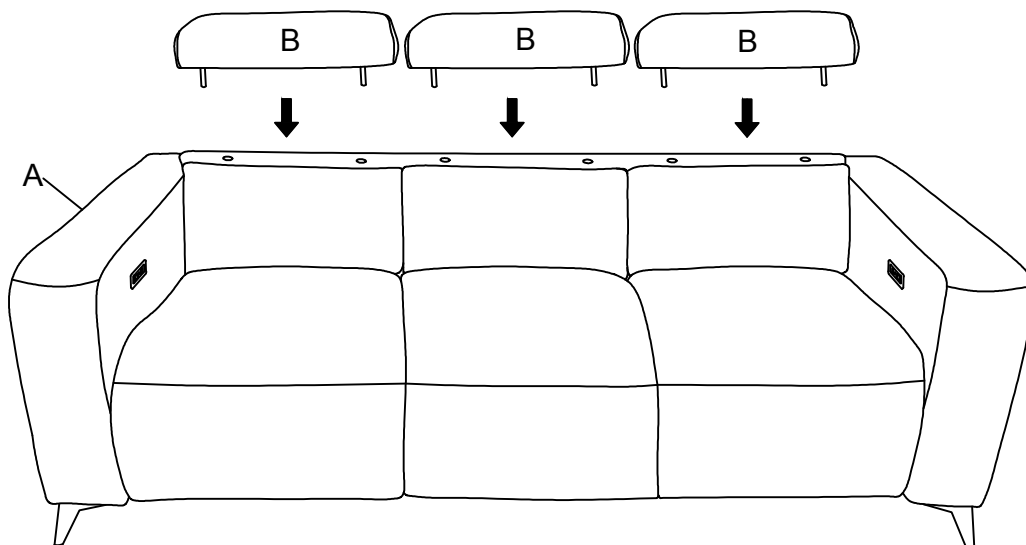

PARTS LIST				PARTS LIST			
NO.	DESCRIPTION	SKETCH	QTY	NO.	DESCRIPTION	SKETCH	QTY
A	LEFT SEAT		1 PC	B	CORNER BACK REST		3 PCS

HARDWARE LIST				HARDWARE LIST			
NO.	DESCRIPTION	SKETCH	QTY	NO.	DESCRIPTION	SKETCH	QTY
C	LEGS		4 PCS	H	ALLEN KEY (M5)		1 PC
D	BOLT (Ø5/16" X38MM)		8 PCS	I	LEGS		8 PCS
E	SPRING WASHER (Ø5/16"		8 PCS	K	ADAPTER		1 PC
F	FLAT WASHER (Ø5/16"x22)		8 PCS	L	PLUG WITH WIRE		1 PC
G	SCREW (M5 x 25mm)		16 PCS		NOT INCLUDED		

ASSEMBLY INSTRUCTIONS

Model: U8521

Description: Power Reclining Sofa With Ratchet Headrests

Thank you for purchasing this quality product. Be sure to check all packing material carefully for small parts that may have come loose inside the carton during shipment

Step 1:

Step 2:

3 OF 4

Made in Vietnam

ASSEMBLY INSTRUCTIONS

Model: U8521

Description: Power Reclining Sofa With Ratchet Headrests

Thank you for purchasing this quality product. Be sure to check all packing material carefully for small parts that may have come loose inside the carton during shipment