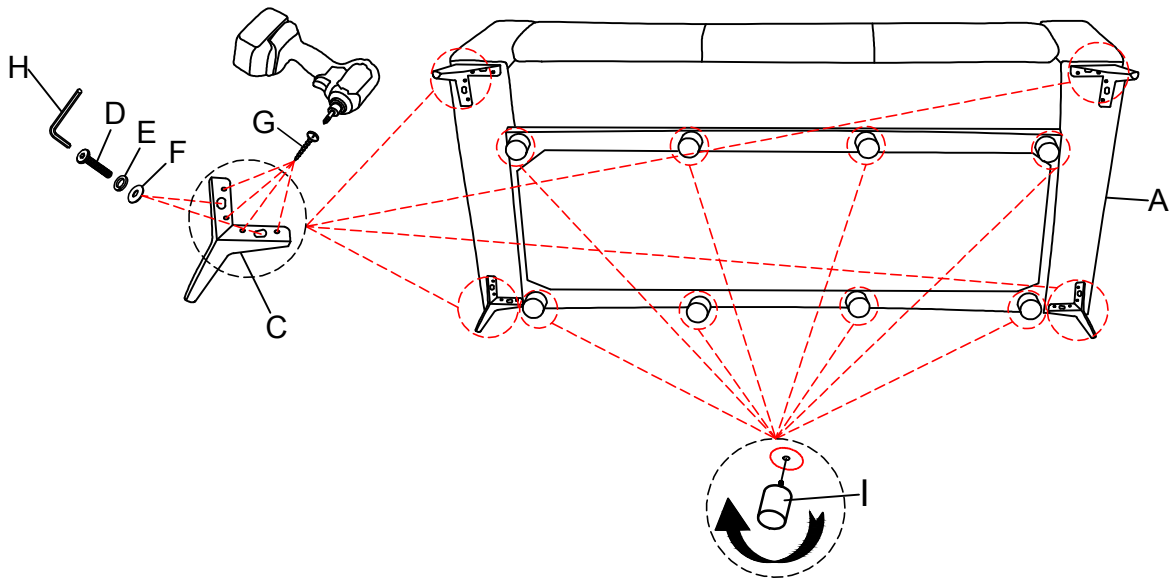

PARTS LIST				PARTS LIST			
NO.	DESCRIPTION	SKETCH	QTY	NO.	DESCRIPTION	SKETCH	QTY
A	LEFT SEAT		1 PC	B	CORNER BACK REST		3 PCS

HARDWARE LIST				HARDWARE LIST			
NO.	DESCRIPTION	SKETCH	QTY	NO.	DESCRIPTION	SKETCH	QTY
C	LEGS		4 PCS	H	ALLEN KEY (M5)		1 PC
D	BOLT (Ø5/16" X38MM)		8 PCS	I	LEGS		8 PCS
E	SPRING WASHER (Ø5/16"		8 PCS	K	ADAPTER		1 PC
F	FLAT WASHER (Ø5/16"x22)		8 PCS	L	PLUG WITH WIRE		1 PC
G	SCREW (M5 x 25mm)		16 PCS		NOT INCLUDED		

ASSEMBLY INSTRUCTIONS

Model: U8521

Description: Power Reclining Sofa With Ratchet Headrests

Thank you for purchasing this quality product. Be sure to check all packing material carefully for small parts that may have come loose inside the carton during shipment

Step 1:

Step 2:

3 OF 4

Made in Vietnam

ASSEMBLY INSTRUCTIONS

Model: U8521

Description: Power Reclining Sofa With Ratchet Headrests

Thank you for purchasing this quality product. Be sure to check all packing material carefully for small parts that may have come loose inside the carton during shipment