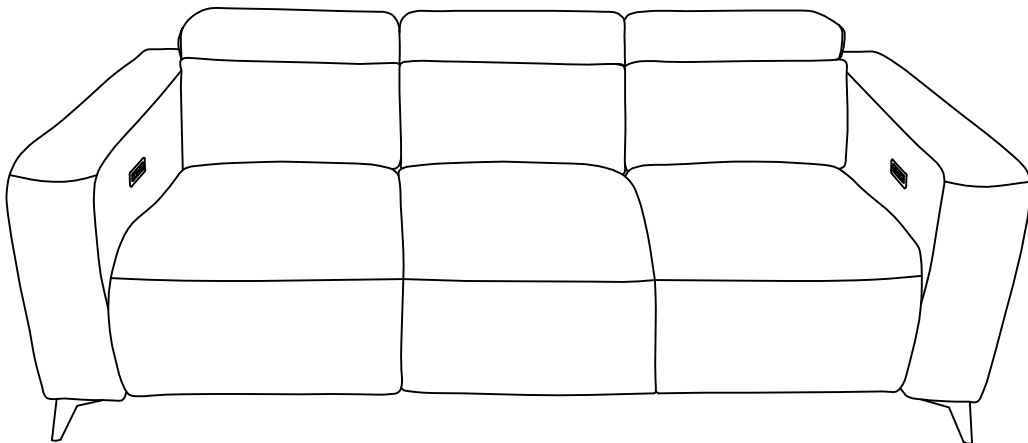

ASSEMBLY INSTRUCTIONS

Model: U8521

Description: Power Reclining Sofa With Ratchet Headrests

Thank you for purchasing this quality product. Be sure to check all packing material carefully for small parts that may have come loose inside the carton during shipment

Step 1:

Step 2:

3 OF 4

Made in Vietnam

ASSEMBLY INSTRUCTIONS

Model: U8521

Description: Power Reclining Sofa With Ratchet Headrests

Thank you for purchasing this quality product. Be sure to check all packing material carefully for small parts that may have come loose inside the carton during shipment