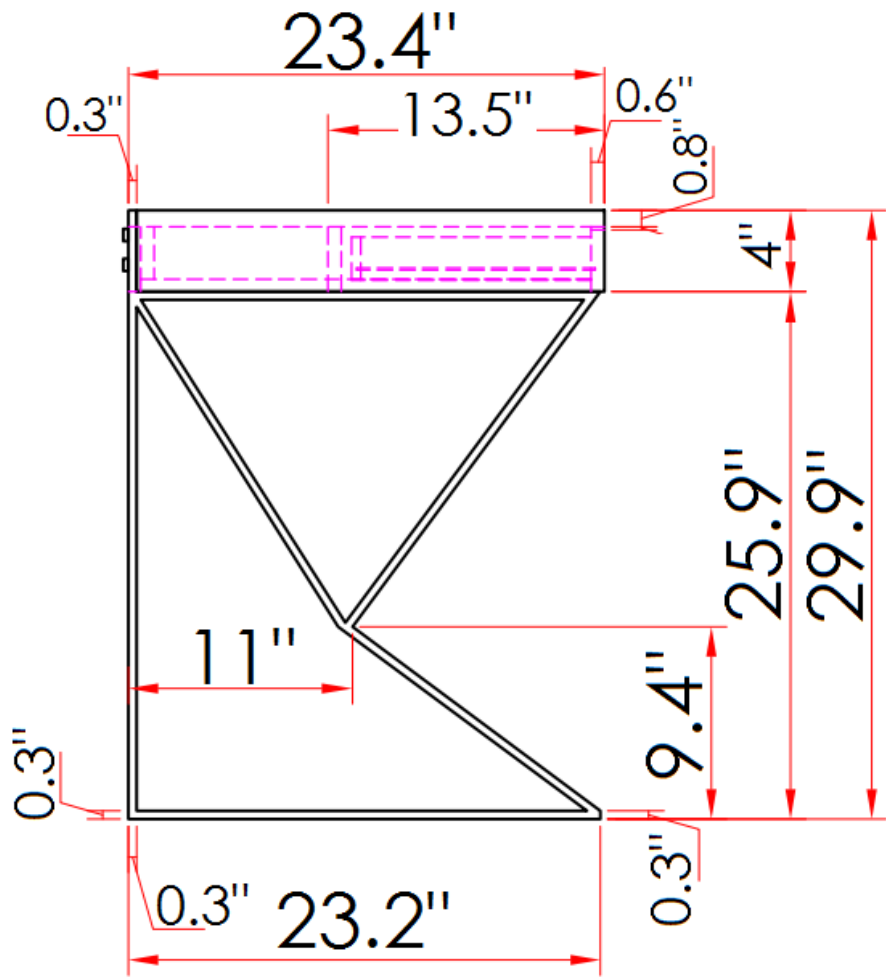

44 National Road
Edison, NJ 08817
www.jnmfurniture.biz

SKU: 17112-WH

CE Noho Desk White

Designed to exude astounding elegance, The Noho Office desk features a unique aesthetic with unique chrome legs, and a striking top in your choice of warm walnut veneer, or high gloss white. This desk strikes a perfect balance of dynamic design, and functionality

SKU: 17112-WH

Detailed Dimensions

CE Noho Desk White

Assembly Instructions

CPM5007-HA

CPM5007-HA

A x16
Spec: 5/16xL30

B x1
Spec: 5#

C x16
Spec: $\phi 8 \times \phi 14$

D x6
Spec: 38x38

2