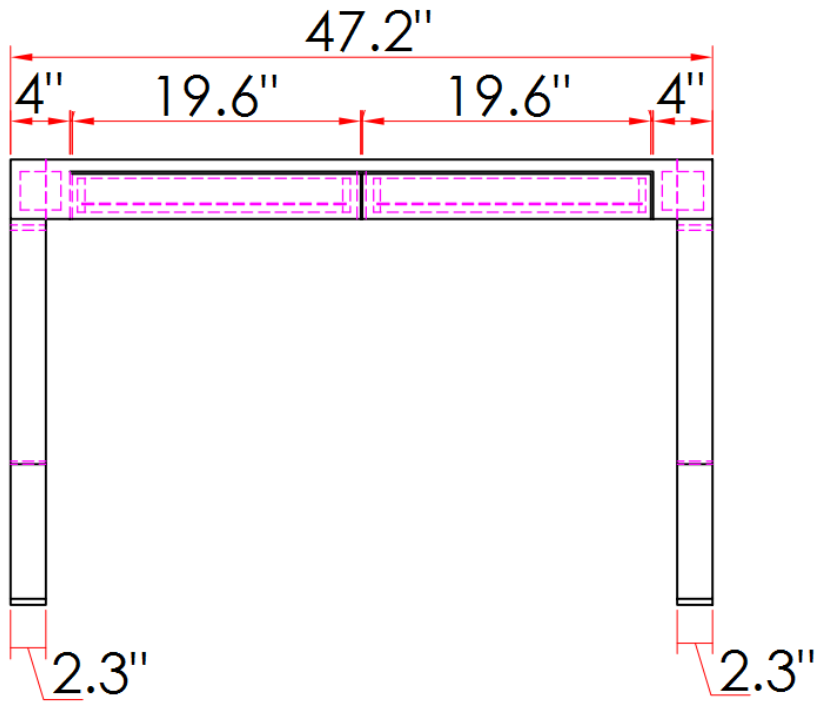

SKU: 17112-WH

Detailed Dimensions

CE Noho Desk White

Assembly Instructions

CPM5007-HA

CPM5007-HA

A x16
Spec: 5/16xL30

B x1
Spec: 5#

C x16
Spec: $\phi 8 \times \phi 14$

D x6
Spec: 38x38

2