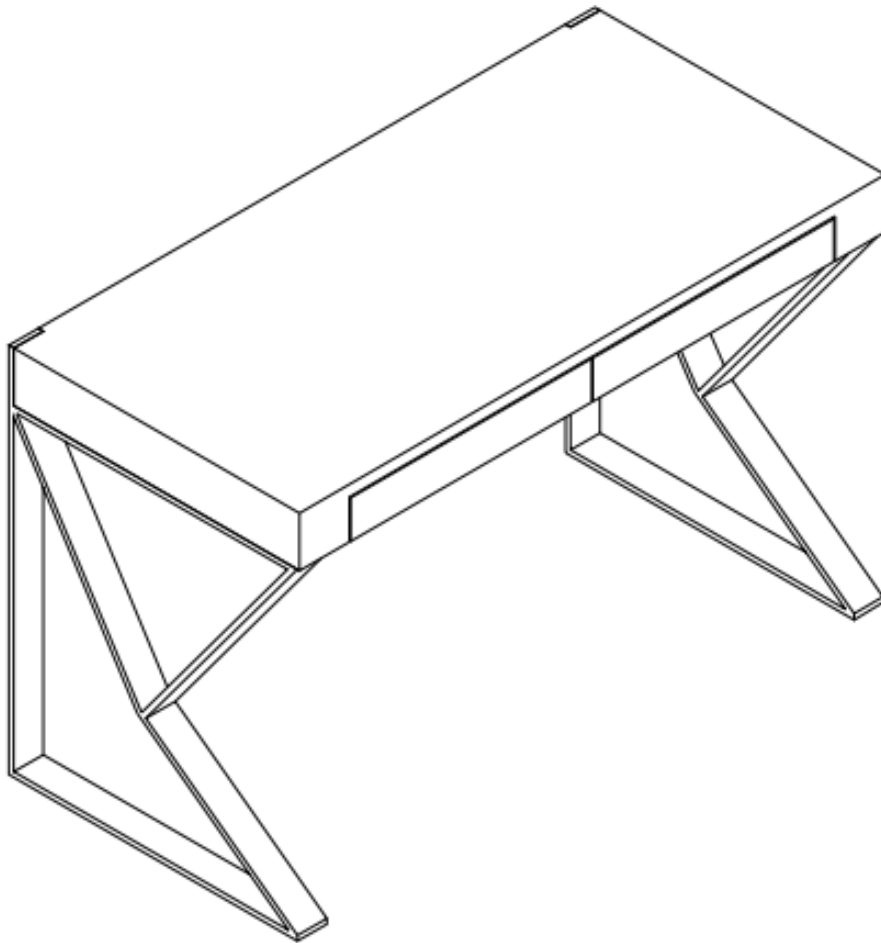

44 National Road
Edison, NJ 08817
www.jnmfurniture.biz

SKU: 17112-WH

CE Noho Desk White

Designed to exude astounding elegance, The Noho Office desk features a unique aesthetic with unique chrome legs, and a striking top in your choice of warm walnut veneer, or high gloss white. This desk strikes a perfect balance of dynamic design, and functionality

SKU: 17112-WH

Detailed Dimensions

CE Noho Desk White

Assembly Instructions

CPM5007-HA

CPM5007-HA

A x16
Spec: 5/16xL30

B x1
Spec: 5#

C x16
Spec: $\phi 8 \times \phi 14$

D x6
Spec: 38x38

2