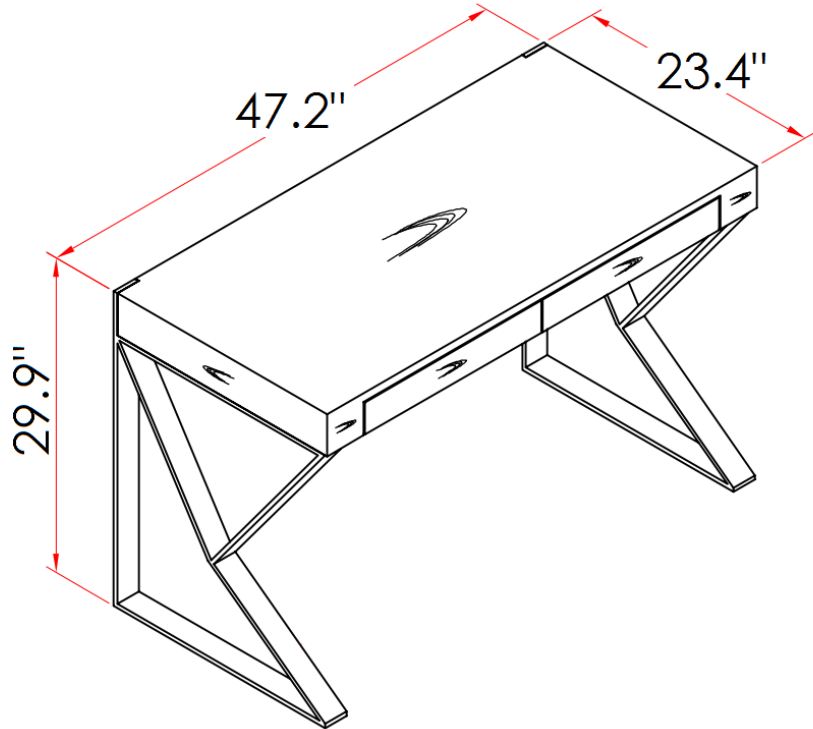

44 National Road
Edison, NJ 08817
www.jnmfurniture.biz

SKU: 17112-WH

CE Noho Desk White

Designed to exude astounding elegance, The Noho Office desk features a unique aesthetic with unique chrome legs, and a striking top in your choice of warm walnut veneer, or high gloss white. This desk strikes a perfect balance of dynamic design, and functionality

SKU: 17112-WH

Detailed Dimensions

CE Noho Desk White

Assembly Instructions

CPM5007-HA

CPM5007-HA

A x16
Spec: 5/16xL30

B x1
Spec: 5#

C x16
Spec: $\phi 8 \times \phi 14$

D x6
Spec: 38x38

2