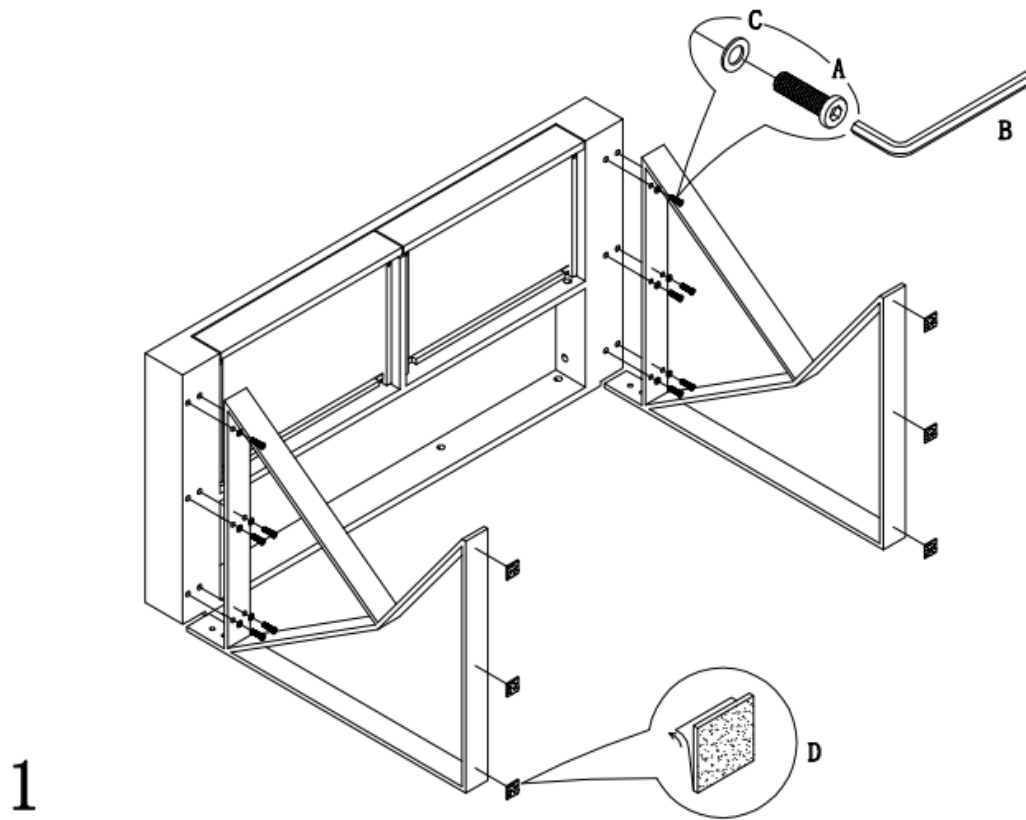

SKU: 17112-WH

Detailed Dimensions

CE Noho Desk White

Assembly Instructions

CPM5007-HA

CPM5007-HA

A x16
Spec: 5/16xL30

B x1
Spec: 5#

C x16
Spec: $\phi 8 \times \phi 14$

D x6
Spec: 38x38

2