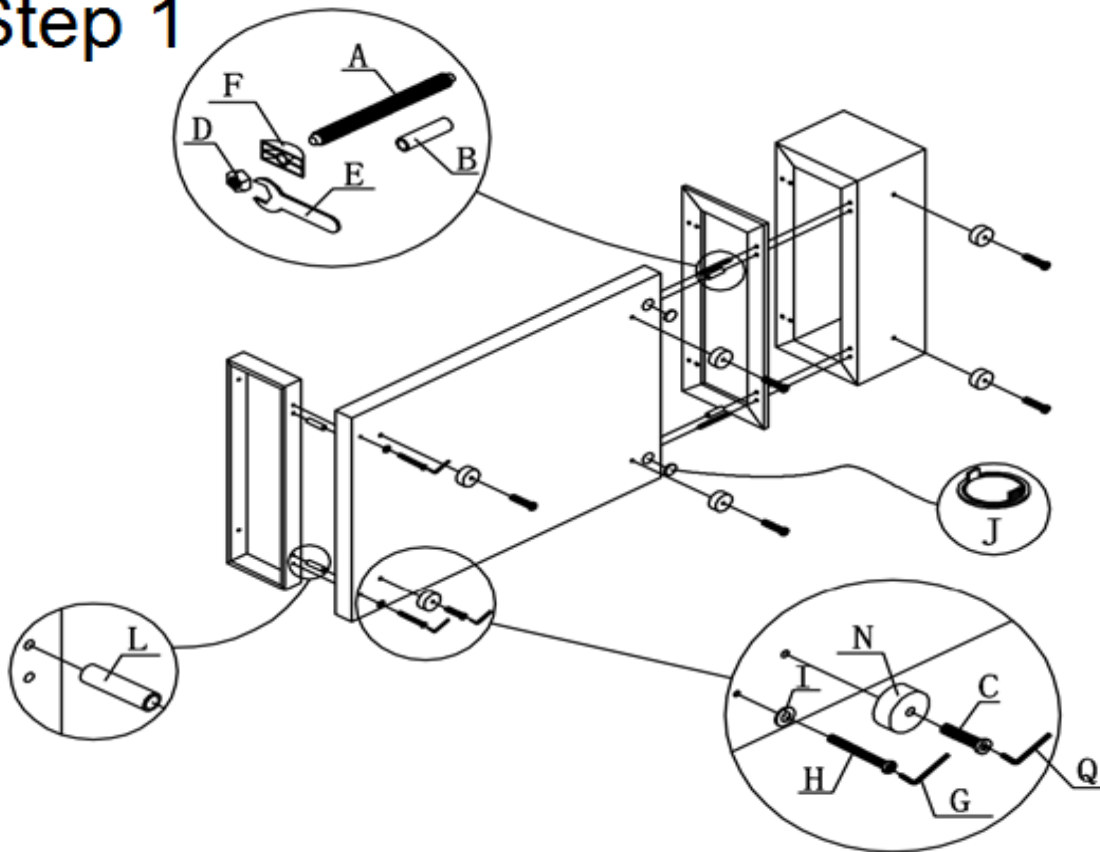

SKU: 175153

Detailed Dimensions

LP N883A Coffee Table

Top View

Front View

Side View

Assembly Instructions

VERSION: N883A

SETTING FITTINGS

DR-N883A

FITTINGS	SPEC.	AMOUNT	FITTINGS	SPEC.	AMOUNT
A	L=110mm	2PCS	B	ϕ 8X40	4PCS
C	M8X30	6PCS	D	M8	2PCS
E	14mm	1PCS	F	ϕ 38	2PCS
G	M6	1PCS	H	M8x60	2PCS
I	ϕ 17x ϕ 8x2	2PCS	J	ϕ 38	2PCS
K	M6X40	2PCS	L	ϕ 8X30	2PCS
M	M8X10	2PCS	N	ϕ 60X25	6PCS
O	32X18X43	2PCS	P		2PCS
Q	M5	1PCS	R	M4	1PCS

Step 1

Step 2 (Final Step)

Finished Product