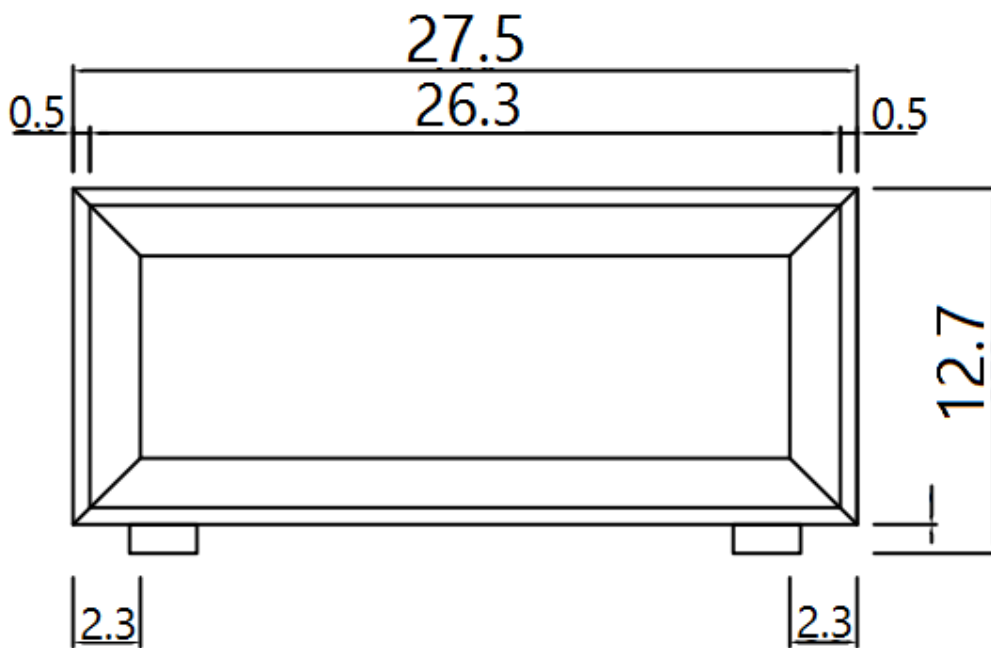

SKU: 175153

Detailed Dimensions

LP N883A Coffee Table

Top View

Front View

Side View

Assembly Instructions

VERSION: N883A

SETTING FITTINGS

DR-N883A

FITTINGS	SPEC.	AMOUNT	FITTINGS	SPEC.	AMOUNT
A	L=110mm	2PCS	B	ϕ 8X40	4PCS
C	M8X30	6PCS	D	M8	2PCS
E	14mm	1PCS	F	ϕ 38	2PCS
G	M6	1PCS	H	M8x60	2PCS
I	ϕ 17x ϕ 8x2	2PCS	J	ϕ 38	2PCS
K	M6X40	2PCS	L	ϕ 8X30	2PCS
M	M8X10	2PCS	N	ϕ 60X25	6PCS
O	32X18X43	2PCS	P		2PCS
Q	M5	1PCS	R	M4	1PCS