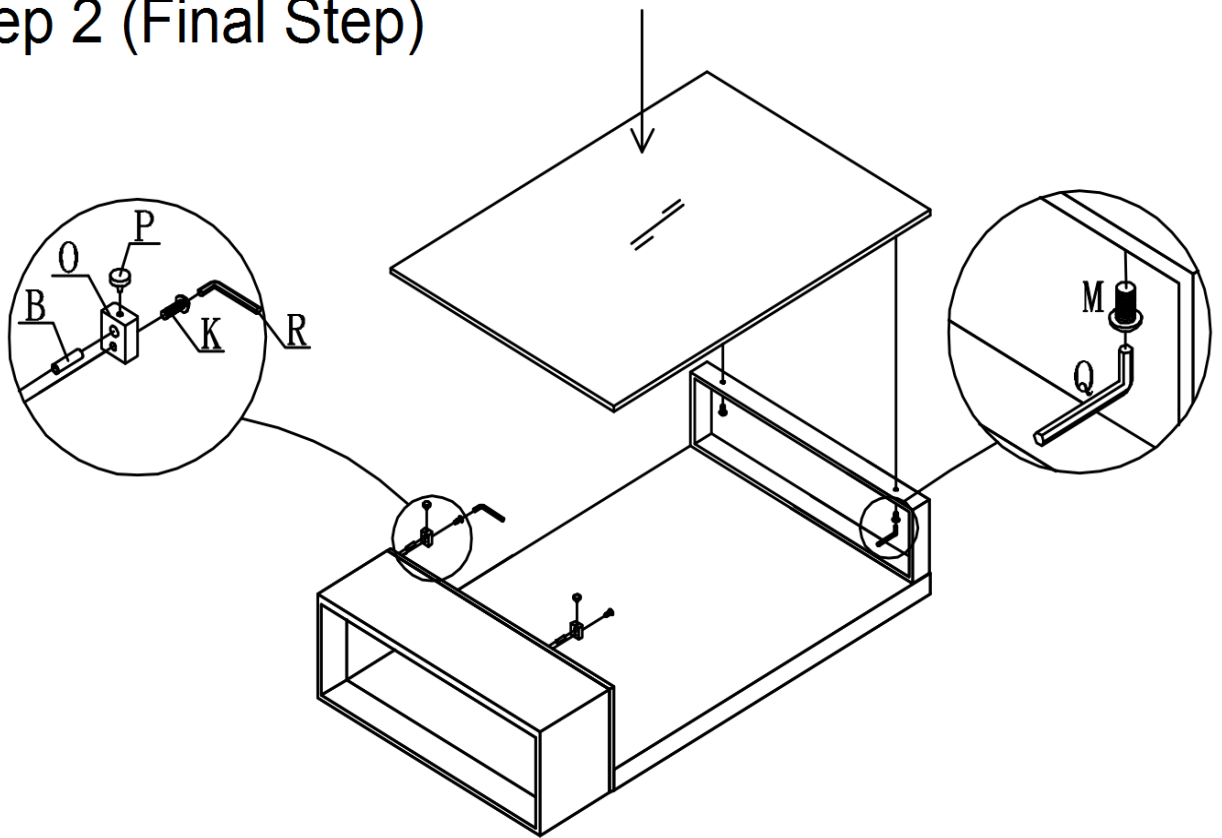

SETTING FITTINGS

DR-N883A

FITTINGS	SPEC.	AMOUNT	FITTINGS	SPEC.	AMOUNT
A	L=110mm	2PCS	B	ϕ 8X40	4PCS
C	M8X30	6PCS	D	M8	2PCS
E	14mm	1PCS	F	ϕ 38	2PCS
G	M6	1PCS	H	M8x60	2PCS
I	ϕ 17x ϕ 8x2	2PCS	J	ϕ 38	2PCS
K	M6X40	2PCS	L	ϕ 8X30	2PCS
M	M8X10	2PCS	N	ϕ 60X25	6PCS
O	32X18X43	2PCS	P		2PCS
Q	M5	1PCS	R	M4	1PCS

Step 1

Step 2 (Final Step)

Finished Product