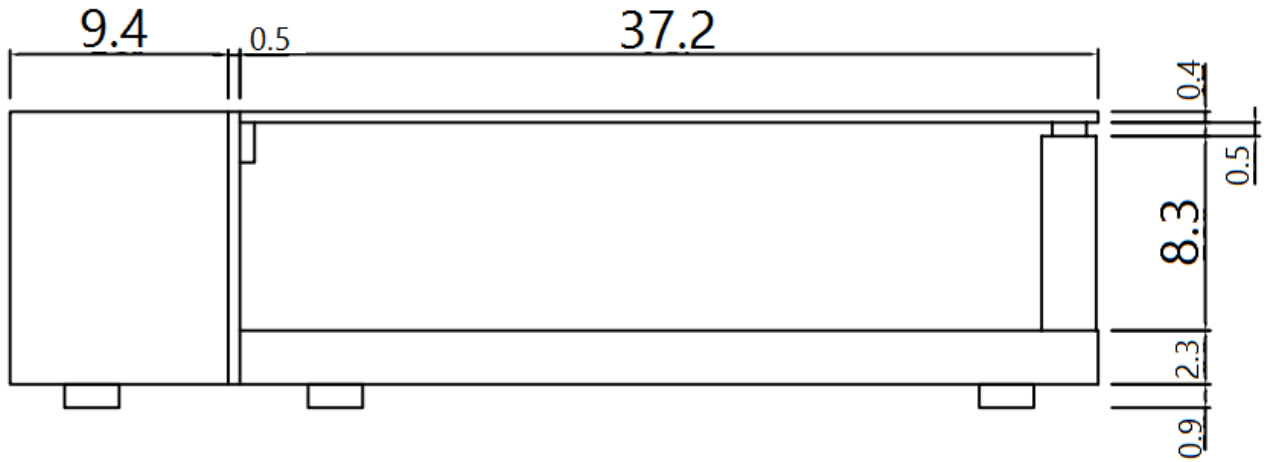

SKU: 175153

Detailed Dimensions

LP N883A Coffee Table

Top View

Front View

Side View

Assembly Instructions

VERSION: N883A

SETTING FITTINGS

DR-N883A

FITTINGS	SPEC.	AMOUNT	FITTINGS	SPEC.	AMOUNT
A	L=110mm	2PCS	B	ϕ 8X40	4PCS
C	M8X30	6PCS	D	M8	2PCS
E	14mm	1PCS	F	ϕ 38	2PCS
G	M6	1PCS	H	M8x60	2PCS
I	ϕ 17x ϕ 8x2	2PCS	J	ϕ 38	2PCS
K	M6X40	2PCS	L	ϕ 8X30	2PCS
M	M8X10	2PCS	N	ϕ 60X25	6PCS
O	32X18X43	2PCS	P		2PCS
Q	M5	1PCS	R	M4	1PCS