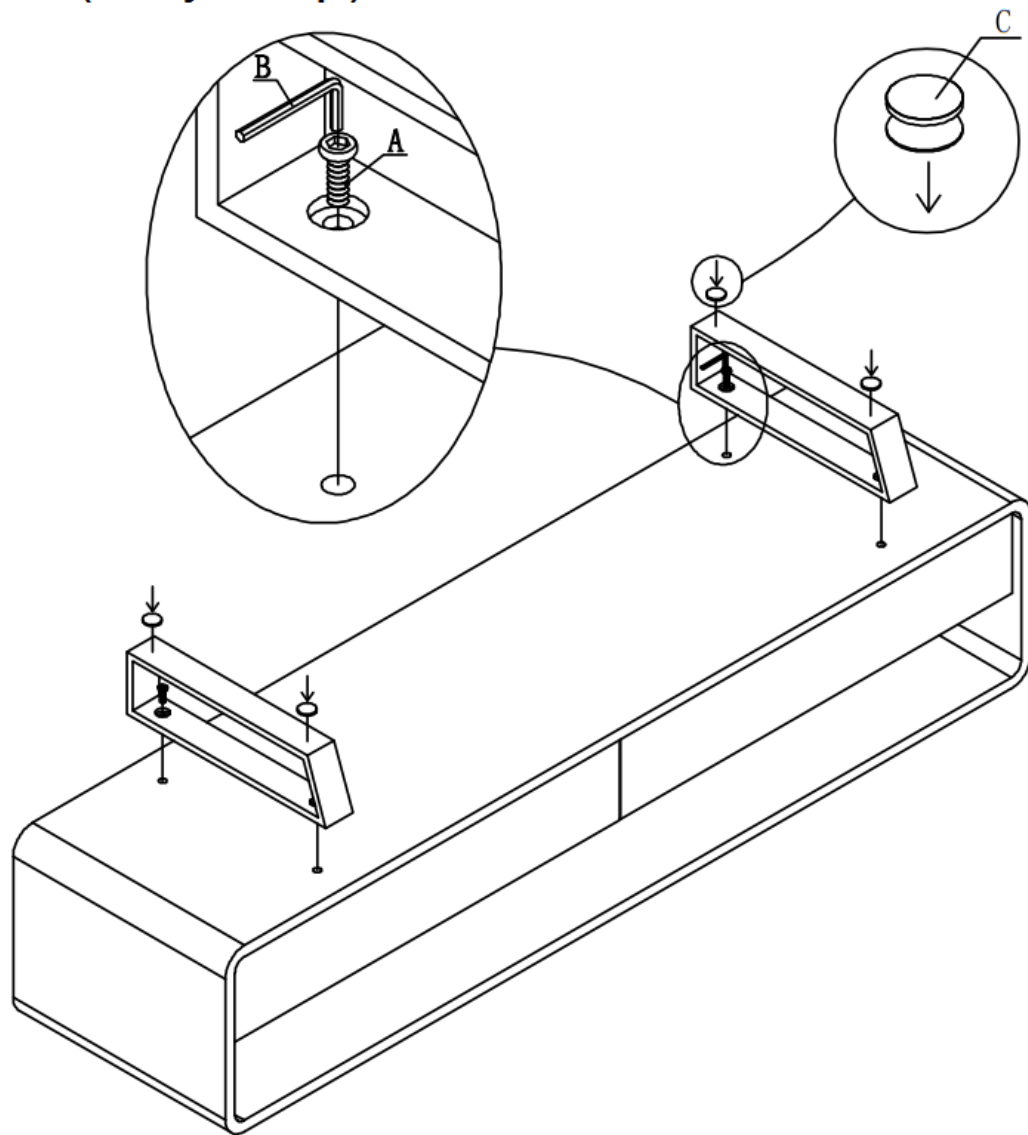

SKU: 18237

Detailed Dimensions

LP Gramercy TV Base

Top View

Front View

Side View

Assembly Instructions

VERSION: 136F

ASSEMBLY INSTRUCTION

SETTING FITTINGS

DR-136F-01-A

FITTINGS	SPEC.	AMOUNT	FITTINGS	SPEC.	AMOUNT
A	 M8x15	4pcs	B	 5mm	1pcs
C	 $\phi 25$	4pcs			

Step 1 (Only Step)

Finished Product