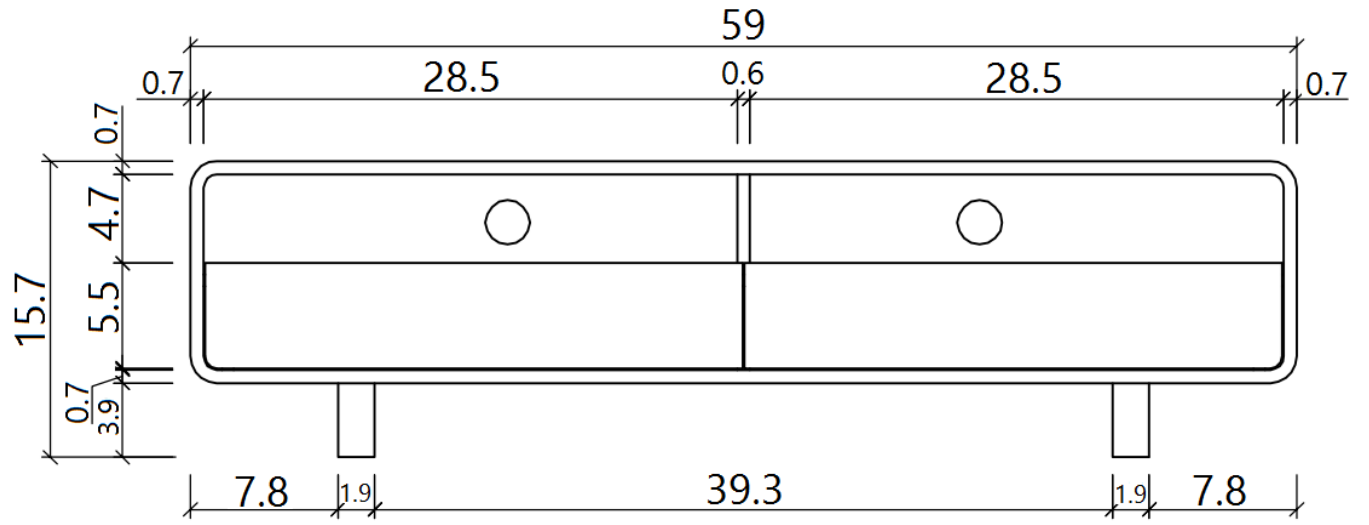

SKU: 18237

Detailed Dimensions

LP Gramercy TV Base

Top View

Front View

Side View

Assembly Instructions

VERSION: 136F

ASSEMBLY INSTRUCTION

SETTING FITTINGS

DR-136F-01-A

FITTINGS	SPEC.	AMOUNT	FITTINGS	SPEC.	AMOUNT
A	 M8x15	4pcs	B	 5mm	1pcs
C	 $\phi 25$	4pcs			

Step 1 (Only Step)

Finished Product