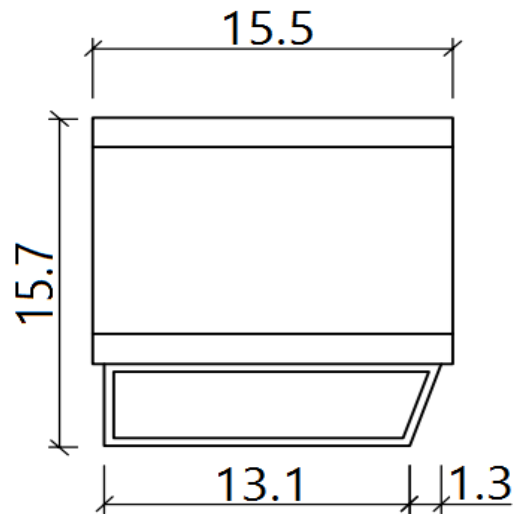

SKU: 18237

Detailed Dimensions

LP Gramercy TV Base

Top View

Front View

Side View

Assembly Instructions

VERSION: 136F

ASSEMBLY INSTRUCTION

SETTING FITTINGS

DR-136F-01-A

FITTINGS	SPEC.	AMOUNT	FITTINGS	SPEC.	AMOUNT
A	 M8x15	4pcs	B	 5mm	1pcs
C	 $\phi 25$	4pcs			

Step 1 (Only Step)

Finished Product