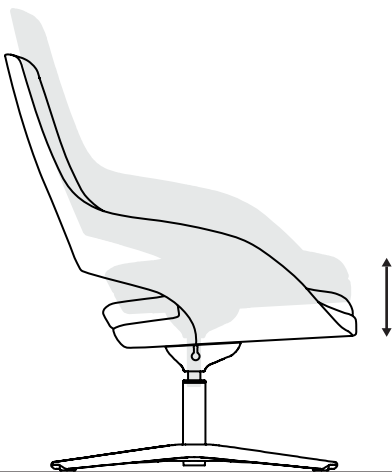

SANDIE

User manual

High-back lounge chair

The backrest locks in three positions with an integrated lever.

Low-back lounge chair

Seat height adjustment

Other documents available for this product

Technical information for the SANDIE chair family
NARBUTAS product care guide