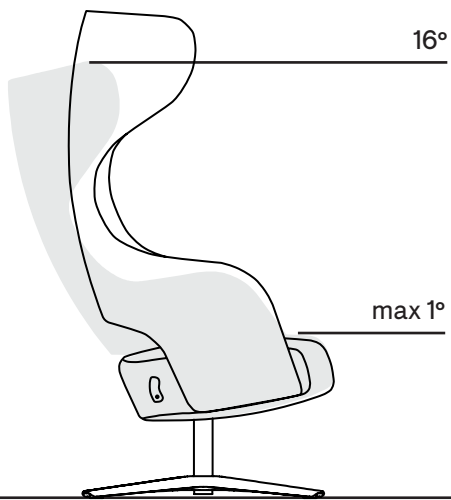

SANDIE

User manual

High-back lounge chair

The backrest locks in three positions with an integrated lever.

Low-back lounge chair

Seat height adjustment

Other documents available for this product

Technical information for the SANDIE chair family
NARBUTAS product care guide