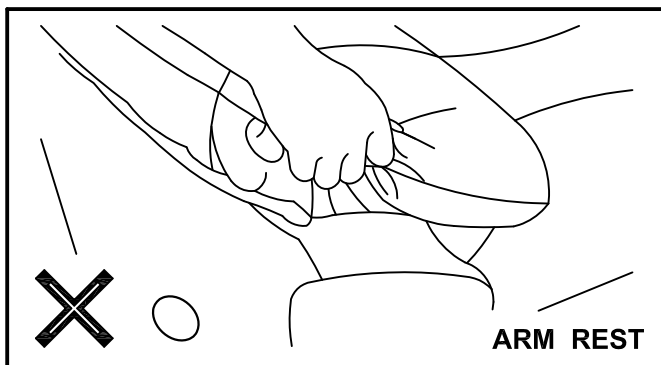

Model: 00634/ 00635/ 00636
ASSEMBLY INSTRUCTIONS

Parts list:

ATTENTION

Fragile Spots :

Be careful , do not grip at fragile spots where they can be **damaged** easily .

How to assemble:

Insert the bracket of the back cushion (A) into the assembled seat / arm frame(B) .

Note : Match both side metal bracket , push down back cushion to assemble .

Moving

Hold the side and bottom of sofa while moving .