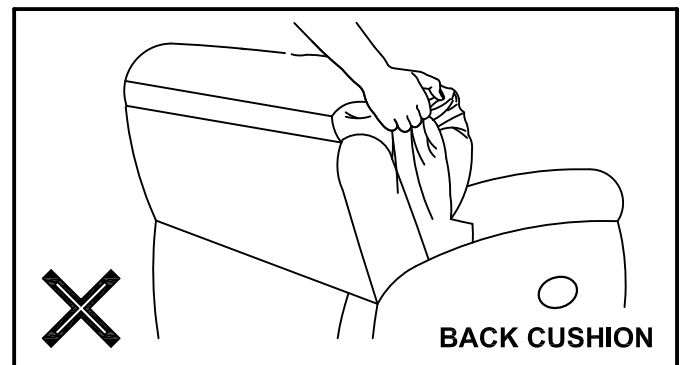

Model: 00634/ 00635/ 00636
ASSEMBLY INSTRUCTIONS

Parts list:

ATTENTION

Fragile Spots :

Be careful , do not grip at fragile spots where they can be **damaged** easily .

How to assemble:

Insert the bracket of the back cushion (A) into the assembled seat / arm frame(B) .

Note : Match both side metal bracket , push down back cushion to assemble .

Moving

Hold the side and bottom of sofa while moving .