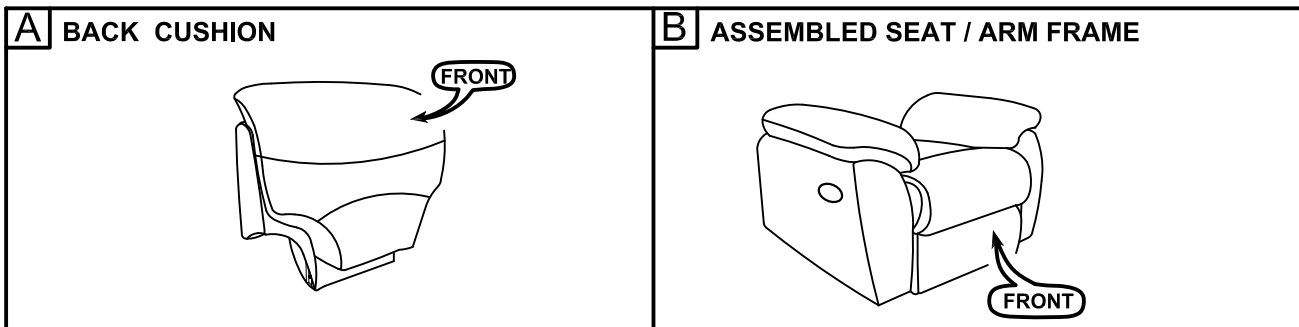

Model: 00634/ 00635/ 00636
ASSEMBLY INSTRUCTIONS

Parts list:

ATTENTION

Fragile Spots :

Be careful , do not grip at fragile spots where they can be **damaged** easily .

How to assemble:

Insert the bracket of the back cushion (A) into the assembled seat / arm frame(B) .

Note : Match both side metal bracket , push down back cushion to assemble .

Moving

Hold the side and bottom of sofa while moving .