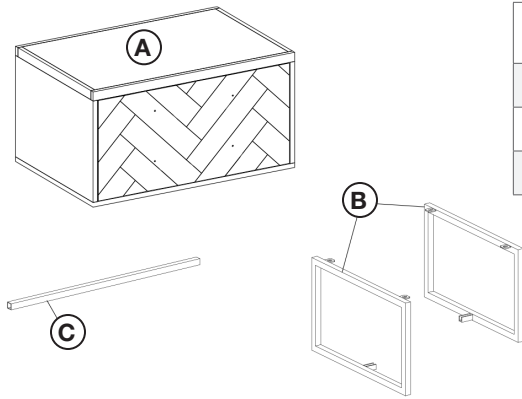

ASSEMBLY INSTRUCTIONS | MOSAIC NIGHTSTAND

PARTS CHECKLIST	
A	Body (1 pc)
B	Metal Legs (2 pcs)
C	Metal Stretcher (1 pc)

HARDWARE REQUIRED		
01		Long Bolt (4 pcs)
02		Short Bolt (2 pcs)
03		Spring Washer (4 pcs)
04		Flat Washer (4 pcs)
05		Allen Key (1 pc)
		Screwdriver (NOT Included)